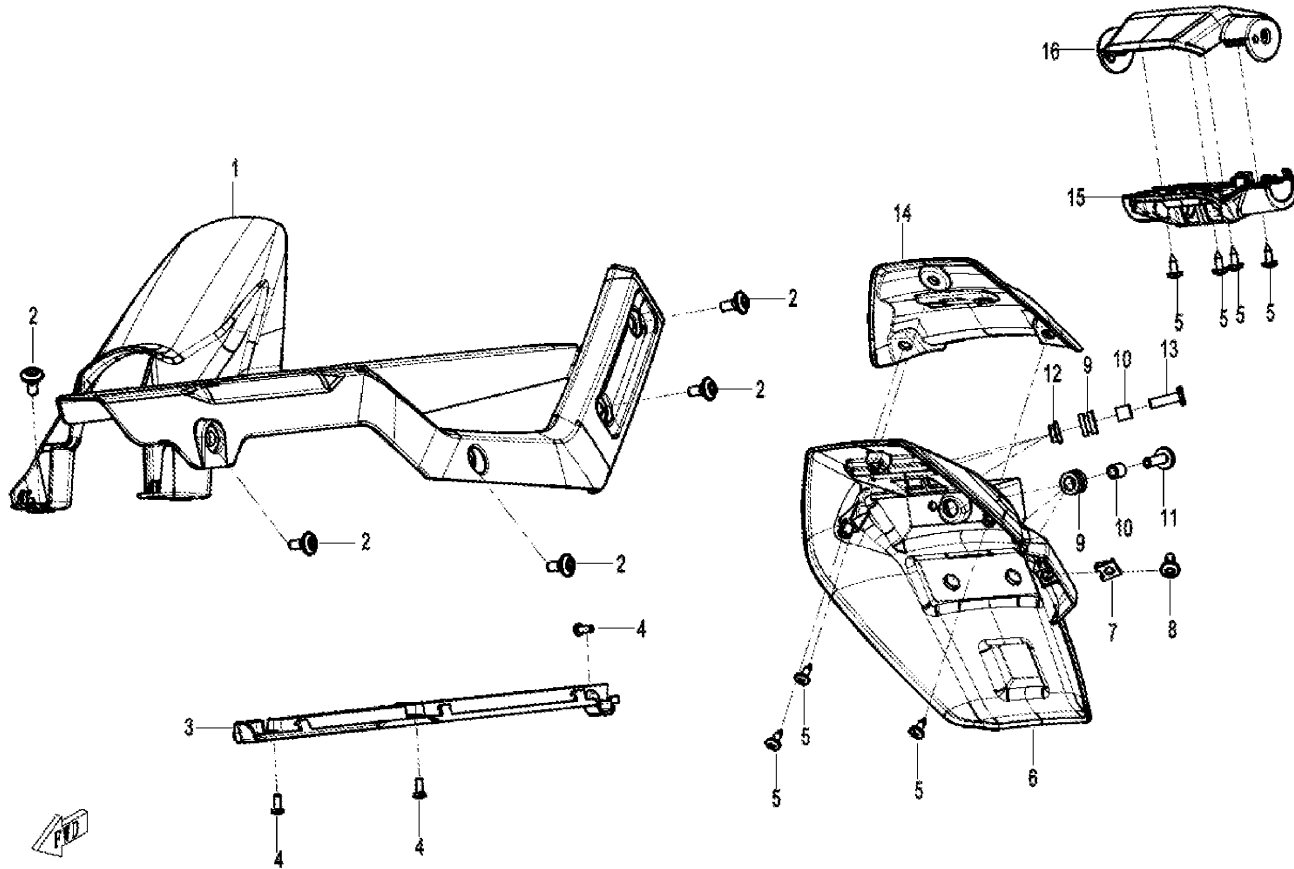

F04-5 塑料件5 PLASTICS5

Item No.	Parts Number	Parts Name(EN)	Qty	Specification	Remark(s)	MOQ	Alternative Parts
1	6FIV-040601-7100	REAR INNER FENDER	1			1	
2	6WWW-046602-5000	INNER HEX STEPPED SCREW M6x14	5			10	
3	6FIV-040602-7101	REAR INNER FENDER INNER COVER	1			1	
4	30118-420095010	SELF-TAPPING SCREW	3	ST4.2x9.5@TRIVALENT CHROMIUM		10	
5	30110-421130010	SELF-TAPPING SCREW	7	2x13@COLOR ZINC TRIVALENT CHRO		10	30110-420130070
6	6FIV-040611-7101	REAR FENDER	1			1	
7	6KM#-040081-8000-M1	NUT CLIP M5	1			10	
8	6WWW-047102-5000	INNER HEX SCREW M5x14	1			10	
9	6KM#-040302-8000	CUSHION SLEEVE	6			1	
10	6090-040303	BUSHING	6			10	
11	6WWW-046902-5000	INNER HEX SCREW M6x20	3			10	
12	30204-060810	NUT	3	M6		10	
13	6WWW-047102-5000	INNER HEX SCREW M5x14	3			10	
14	6FIV-040612-7100	REAR FENDER INNER COVER	1			1	
15	6FIV-041512-7102	LICENSE LIGHT LOWER COVER	1			1	
16	6FIV-041511-7102	LICENSE LIGHT UPPER COVER	1			1	

F04-5塑料件V/PLASTICS V