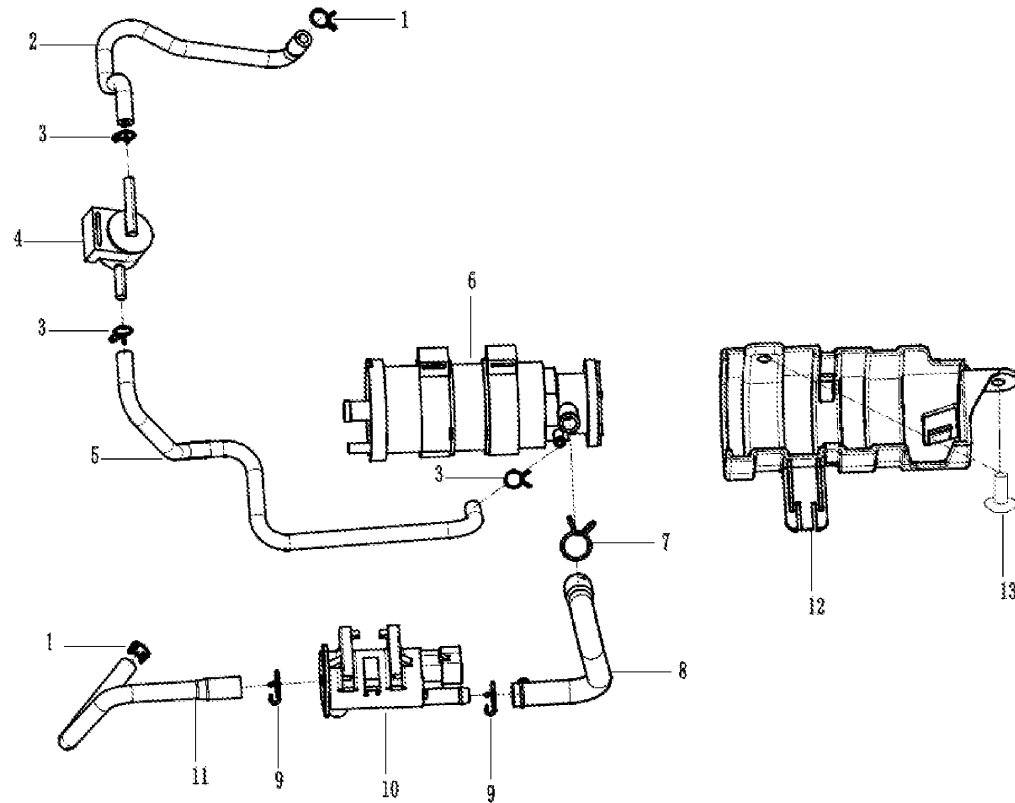

F36 燃油蒸发系统 FUEL VAPORIZATION SYSTEM

Item No.	Parts Number	Parts Name(EN)	Qty	Specification	Remark(s)	MOQ	Alternative Parts
1	30601-109010	CLAMP	2	A9		6	
2	6FIV-360001-7100	FUEL VAPOR ADSORPTION HOSE 1	1			1	
3	30601-108010	CLAMP	3	3@COLOR ZINC TRIVALENT CHROMIUM		6	
4	606B-360100	ANTI-ROLLOVER VALVE	1			1	
5	6FIV-360002-7100	FUEL VAPOR ADSORPTION HOSE 2	1			1	
6	6FIV-360200-7100	CANISTER	1			1	
7	30601-114010	CLAMP	1	"		1	
8	6FIV-360003-7100	FUEL VAPOR DESORPTION HOSE 1	1			1	
9	30601-112010	CLAMP	2	2@COLOR ZINC TRIVALENT CHROMIUM		6	
10	6FIV-003200-8000	CANISTER MAGNETIC VALVE	1			1	
11	6FIV-360004-7100	FUEL VAPOR DESORPTION HOSE 2	1			1	
12	6FIV-041503-7100	CANISTER BOX	1			1	
13	6WWW-046702-5000	INNER HEX SCREW M6x12	2			10	6WWW-046802-5000

燃油蒸发系统/FUEL EVAPORATION SYSTEM