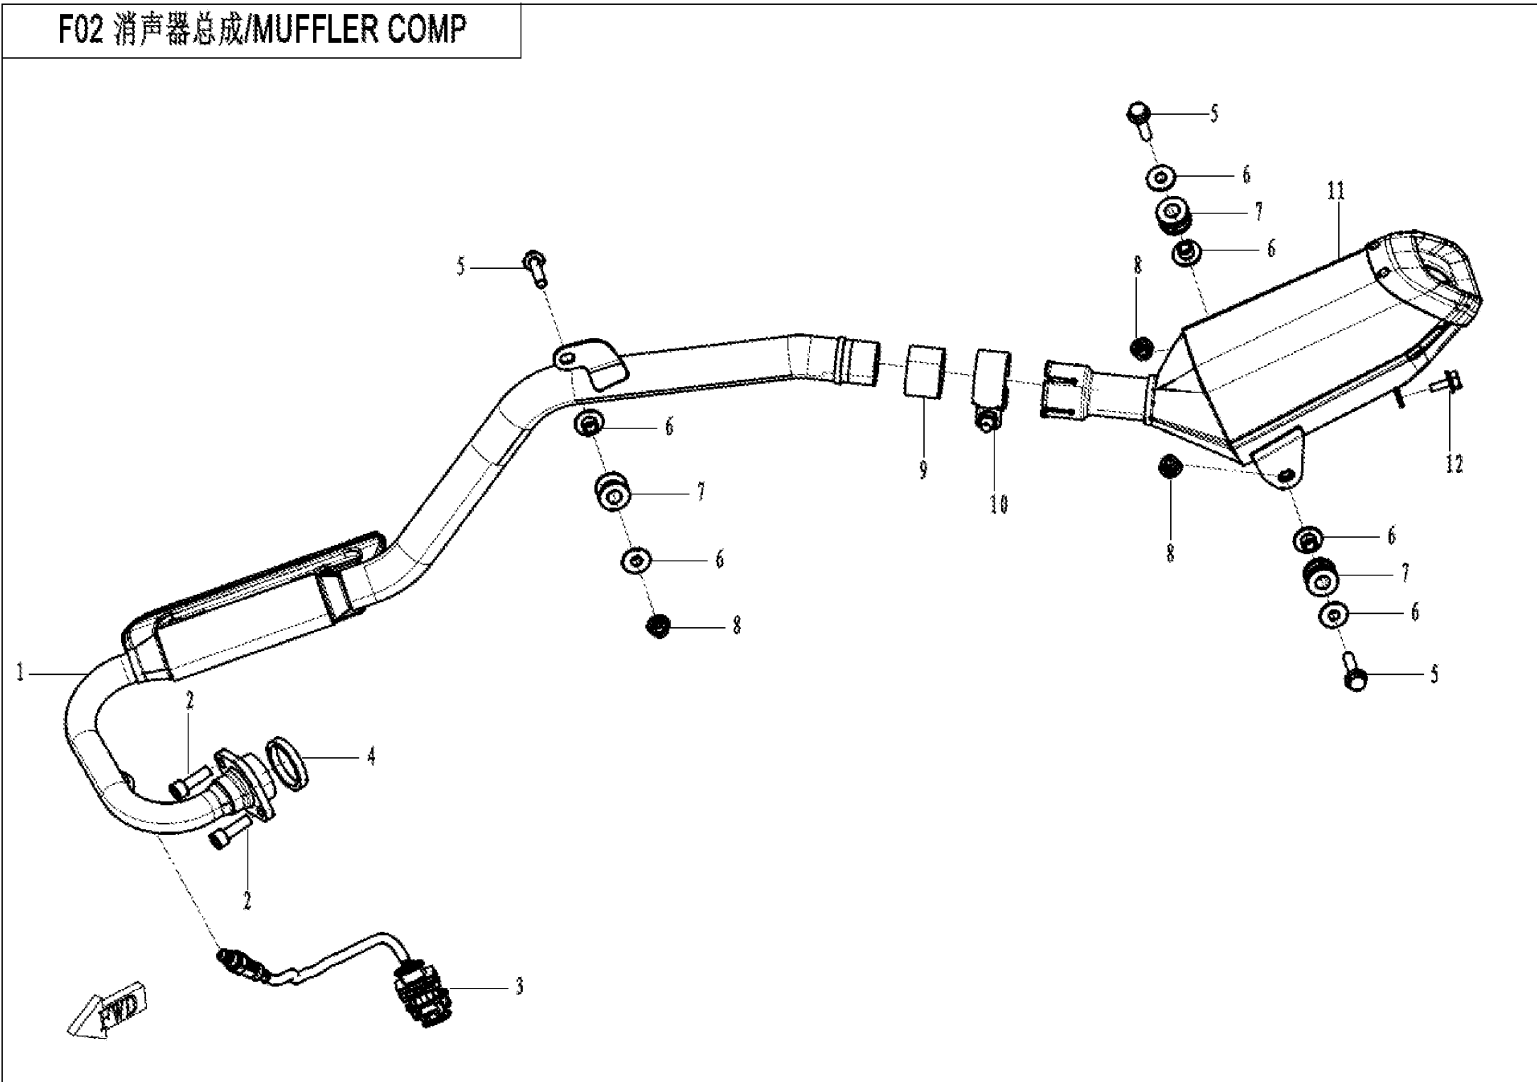

F02 消声器 MUFFLER

Item No.	Parts Number	Parts Name(EN)	Qty	Specification	Remark(s)	MOQ	Alternative Parts
1	6FIV-021100-2500	EXHAUST PIPE ASSY	1			1	
2	30102-080025810	SCREW	2	M8×25		10	
3	8AJV-004100-1000	OXYGEN SENSOR	1			1	
4	6090-020010	EXHAUST PORT GASKET	1	42x33x5		1	
5	30006-080035810	BOLT	3	M8×35		10	
6	6WWW-020002-5001	BUSHING, MUFFLER BODY	6			1	
7	6WWW-020003-5000	RUBBER SLEEVE, MUFFLER BODY	3			1	
8	30204-080810	LOCK NUT	3	M8		10	
9	A000-020003	GRAPHITE SEAL BUSHINGII	1			1	
10	A000-020500	CLAMP ASSY 1	1			1	
11	6FIV-021200-9000	REAR MUFFLER BODY ASSY	1			1	
12	30006-060012810	BOLT	1	M6×12		10	30006-060012870

F02 消声器总成/MUFFLER COMP