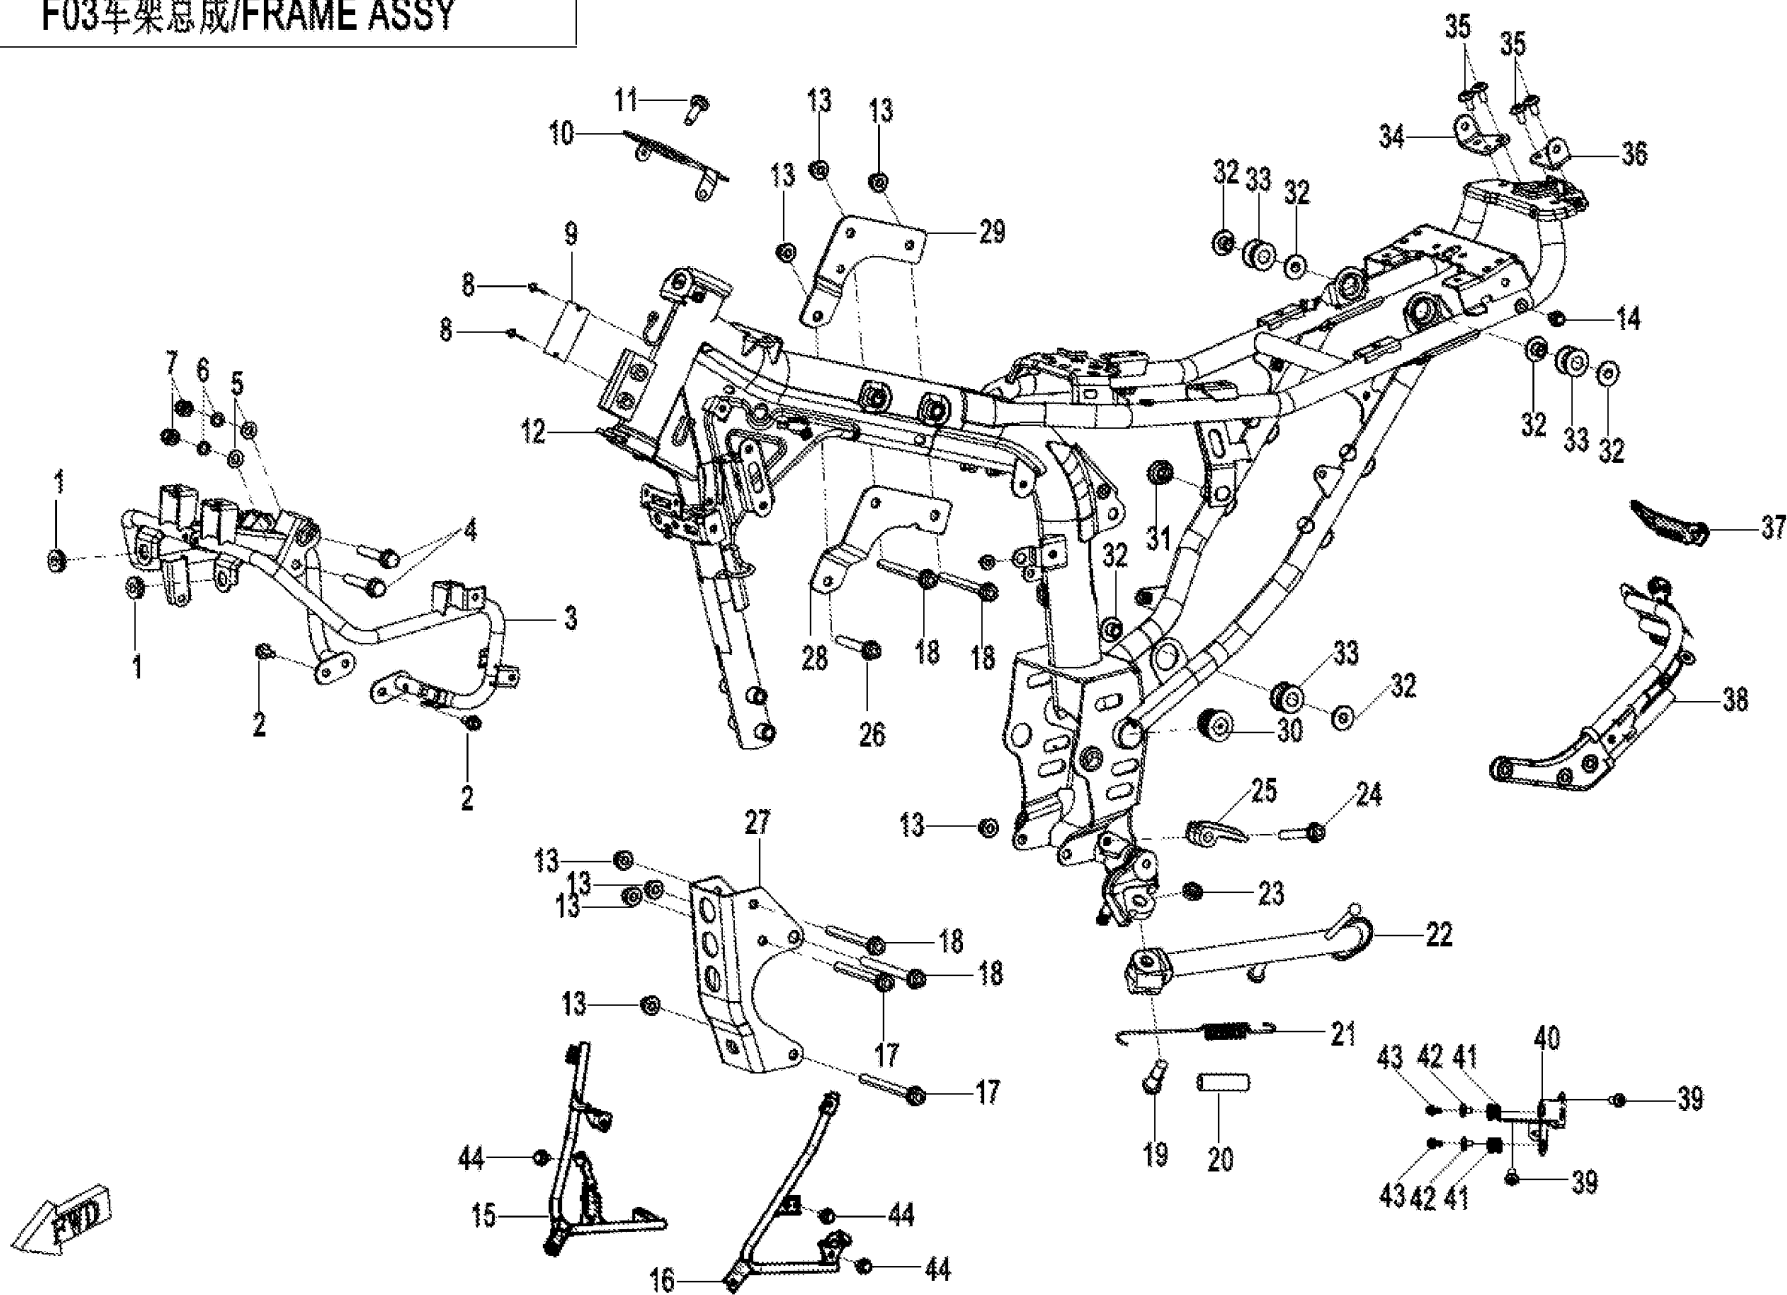

F03 车架 FRAME

Item No.	Parts Number	Parts Name(EN)	Qty	Specification	Remark(s)	MOQ	Alternative Parts
1	9010-160101	HEADLIGHT RUBBER DAMPER	2			10	
2	30006-060016810	BOLT	2	M6×16		10	
3	6FIV-030400-7101	FRONT BRACKET ASSY	1			1	
4	30006-080045810	BOLT	2	45@COLOR ZINC TRIVALENT CHROM		10	
5	30303-080112	WASHER	2	3@COLOR ZINC TRIVALENT CHROMIU		6	
6	30306-080112	WASHER	2	φ8		10	
7	30206-080510	NUT M8	2	M8		6	
8	30902-0400820	RIVET	2	φ4×8		6	30902-0401320
9	6FIA-190012	VIN PLATE	1			1	
10	6FIV-030001-7100	DASHBOARD BRACKET	1			1	
11	30102-080016810	INNER HEX SCREW	1	M8x16		6	
12	6FIV-031000-2500-01	FRAME ASSY	1			1	
13	30204-080810	LOCK NUT	8	M8		10	
14	6WWW-046702-5000	INNER HEX SCREW M6x12	2			10	6WWW-046802-5000
15	6FIV-030800-9200	ENGINE GUARD RH BRACKET ASSY	1			1	
16	6FIV-030700-9200	ENGINE GUARD LH BRACKET ASSY	1			1	
17	30006-080085810	BOLT	2	GB/T5789_M8×85		6	
18	30006-080075810	BOLT	4	M8×75		6	
19	A000-030006	SIDE BRACKET BOLT	1			10	
20	A000-030004	SPRING COLLAR, SIDE STAND	1			1	6L30-030071-10000
21	6KMV-030060-C000	SIDE STAND SPRING ASSY	1			1	
22	6FIV-030600-7101	SIDE STAND ASSY	1			1	
23	30208-102010	NUT	1	M10×1.25		10	
24	30006-060035810	BOLT	1	M6×35		6	
25	6KJ0-030510	CHAIN GUARD ASSY	1			1	
26	30006-080050810	BOLT	1	M8×50		1	
27	5280-030004-1000	ENGINE FRONT SUSPENSION PLATE	1	MATTE BLACK		1	
28	6FI2-030002	ENGINE LH UPPER BRACKET	1	ELECTROPHORESIS BLACK		1	
29	6FIV-030050-7100	ENGINE UPPER RH BRACKET	1			1	
30	6KJ0-030503	RUBBER PLUG	2			1	
31	8080-040064	FRONT FENDER DAMPER	1			1	
32	6WWW-020002-5001	BUSHING, MUFFLER BODY	6			1	
33	6WWW-020003-5000	RUBBER SLEEVE, MUFFLER BODY	3			1	
34	6FIV-030040-7100	REAR SEAT RH BRACKET	1			1	
35	6WWW-046802-5000	INNER HEX SCREW M6x16	4			10	
36	6FIV-030030-7100	REAR SEAT LH BRACKET	1			1	
37	6FIV-030009-7100	REAR LICENSE BRACKET	1			1	
38	6FIV-030300-7100	REAR FENDER ASSY	1			1	
39	30006-060010810	BOLT	4	M6×10		10	
40	6FIV-030002-7000	ABS BRACKET	1			1	
41	6WWW-030019-5000	RUBBER BUSHING	2			2	
42	6AQV-021002-1000	BUSHING	2			1	
43	30006-060022810	BOLT	2	M6×22		6	
44	30006-060012810	BOLT	3	M6×12		10	30006-060012870

F03车架总成/FRAME ASSY