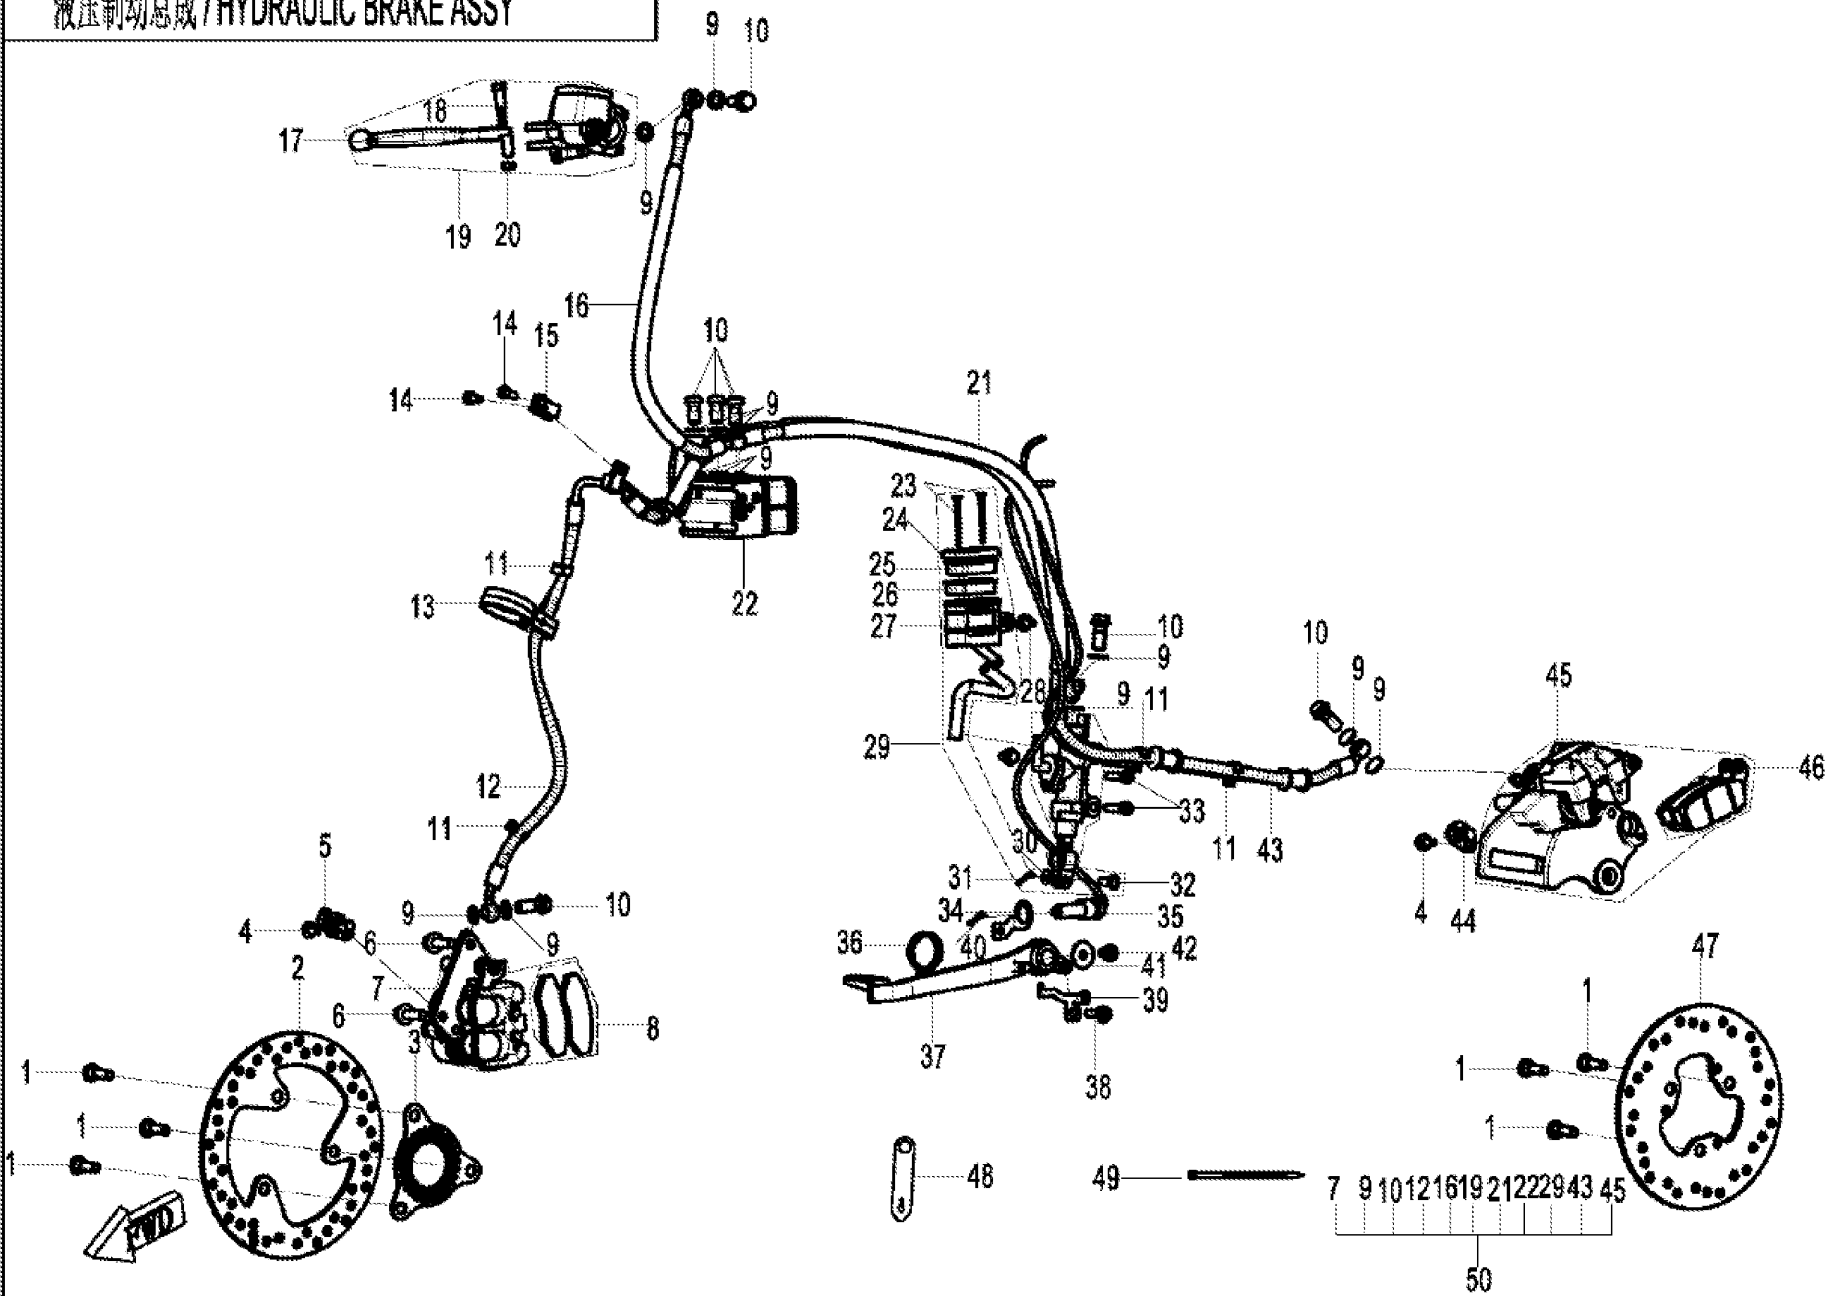

F08 制动系统 BRAKE SYSTEM

Item No.	Parts Number	Parts Name(EN)	Qty	Specification	Remark(s)	MOQ	Alternative Parts
1	8010-080118	BRAKE DISC BOLT	6			10	
2	6FI3-080001	FRONT BRAKE DISC	1			1	
3	6FIV-080003-7000	FRONT GEAR RING	1			1	
4	30006-060012870	BOLTM6x12	2	BLACK ZINC-PLATED		10	
5	6FIV-080004-7000-M1	SPEED SENSOR	1			1	
6	30006-080025870	BOLTM8x25	2	BLACK ZINC-PLATED		10	
7	6FIV-080120-7100-M1	FRONT BRAKE CALIPER ASSY	1			1	
8	6FIV-080120-71A0-M1	FRONT BRAKE PAD ASSY	1			1	
9	6KM#-081000-8100-20	WASHER	16			1	A000-080102-2000
10	6KM#-080103-8101	PIPE BOLT	8			1	6GU#-081000-6000-23
11	EAEV-080006-1000	CLIP, BRAKE HOSE	4			1	
12	6FIV-081020-7001	FRONT BRAKE FLUID OUTLET HOSE	1			1	
13	6FIV-080006-7100	BRAKE OIL PIPE CLIP II	1			1	
14	30102-060012810	SCREW	2	M6x12		10	
15	6FIV-080007-7000	BRAKE OIL PIPE BRACKET	1			1	
16	6FIV-080270-9200	FRONT BRAKE FLUID INLET HOSE	1			1	
17	6KMV-081100-B000-20	BRAKE HANDLE	1			1	
18	6KM0-081116-20000	HANDLE BOLT	1			1	
19	6KMV-081100-B100-M1	HAND BRAKE MASTER CYLINDER	1			1	
20	30204-060870	NUT	1	M6		1	
21	6FIV-090270-9200	REAR BRAKE FLUID INLET HOSE	1			1	
22	6FIV-081100-2500-M1	ABS CONTROLLER	1			1	
23	30107-040012470	S RECESSED COUNTERSUNK HEAD S	2			1	
24	6FJV-081400-1400-20	FLUID RESERVOIR CAP	1			1	
25	6KM0-091202-20000	FLUID RESERVOIR SEALING LINER	1			1	
26	6KM0-091203-20000	FLUID RESERVOIR SEALING GASKET	1			1	
27	6KM0-091204-20000	RESERVOIR	1			1	
28	30006-060012810	BOLT	1	M6x12		10	30006-060012870
29	6FJV-091240-1400	REAR BRAKE MASTER CYLINDER	1			1	
30	30903-0022070	COTTER PIN	1			1	
31	30304-006170	PLAIN WASHER	1	C CLASS		1	
32	30904-0062270	PIN SHAFT	1			1	
33	30102-060025810	SCREW	2	M6x25		10	
34	6FIV-080003-4100	BRAKE SWITCH BRACKET	1			1	
35	6FIV-080006-4101-M1	MECHANICAL BRAKE SWITCH ASSY	1			1	
36	6AQV-080400-1000	SPRING	1			1	
37	6FJV-092100-1400	BRAKE PEDAL ASSY	1			1	
38	6WWWV-046502-5000	STEPPED SCREW M5	1			10	5BWWV-040017-5000
39	6FIV-080007-4101	BRAKE SWITCH LIMIT PLATE	1			1	
40	30903-0162010	COTTER PIN	1	GB/T91_1.6x20		1	
41	A000-080006-10000	GASKET 1	1			1	
42	6WWWV-046702-5000	INNER HEX SCREW M6x12	1			10	6WWWV-046802-5000
43	6FIV-081040-7000	REAR BRAKE FLUID OUTLET HOSE	1			1	
44	6NTV-080004-4101-M1	SPEED SENSOR	1			1	
45	6FIV-080220-7100-M1	REAR BRAKE CALIPER ASSY	1			1	
46	6FIV-080220-71A0-M1	REAR BRAKE PAD ASSY	1			1	
47	6FIV-080010-7000	REAR BRAKE DISC ASSY	1			1	
48	6KJ0-100002	CLUTCH PULL BINDING	1			1	
49	801F-100101	TIE BAND	2			10	
50	6FIV-081000-9201	ABS BRAKE ASSY	1			1	

液压制动总成 / HYDRAULIC BRAKE ASSY