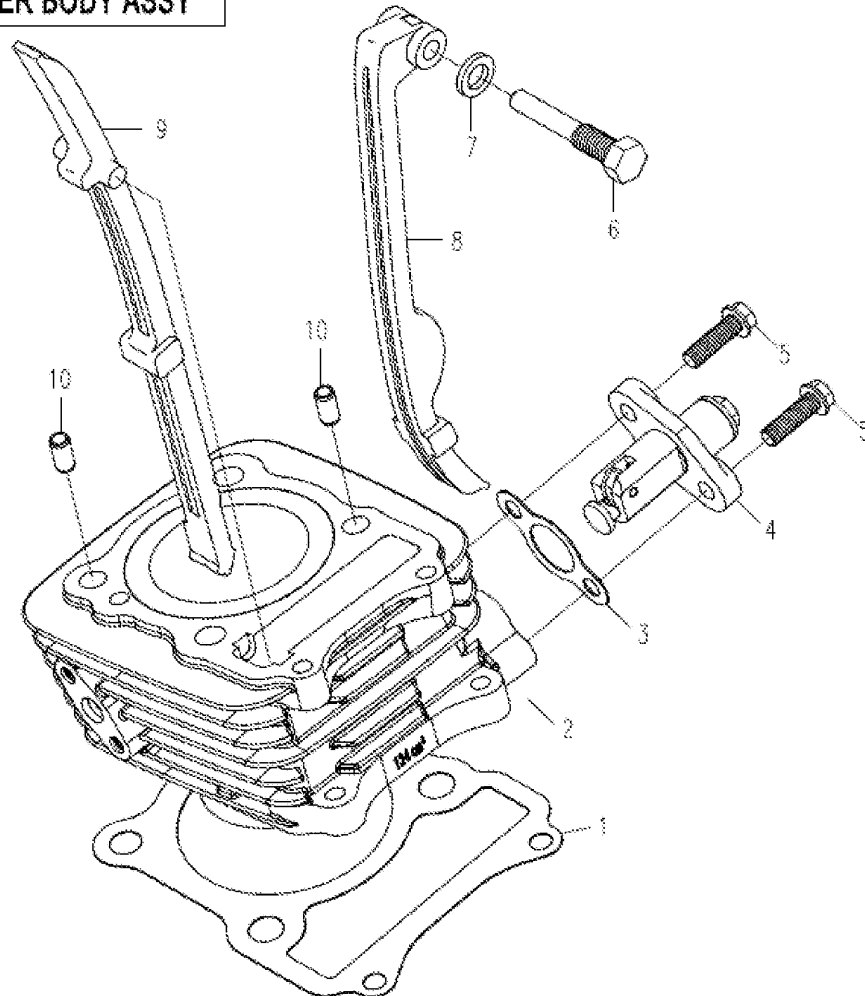

E02-3 气缸分总成 CYLINDER BODY ASSY.

Item No.	Parts Number	Parts Name(EN)	Qty	Specification	Remark(s)	MOQ	Alternative Parts
01	0C10-023004-10000	CYLINDER BODY GASKET	1			1	
02	0KIB-023100-0B201	CYLINDER BODY ASSY	1			1	
03	0A70-023001-0G30	GASKET,TENSIONER	1	MUSTARD GREEN		1	
04	0C10-023200-1B200	TENSIONER ASSY	1			1	
05	0010-023010-0010	BOLT M6x20	2	GALVANIZED TRIVALENT CHROMIUM		6	0JWV-011107-3000
06	0180-023007-00001	TENSIONER PLATE BOLT M8x39.5	1	GALVANIZED TRIVALENT CHROMIUM		6	0180-023007-0010
07	0010-021016	WASHER 8	1	8		6	
08	0A70-023300	TENSION PLATE ASSY	1			1	
09	0A70-023400	CHAIN GUIDE	1			1	
10	0C10-011007	DOWEL PIN	2	Dia11x16		1	

E02-3 气缸分总成/CYLINDER BODY ASSY