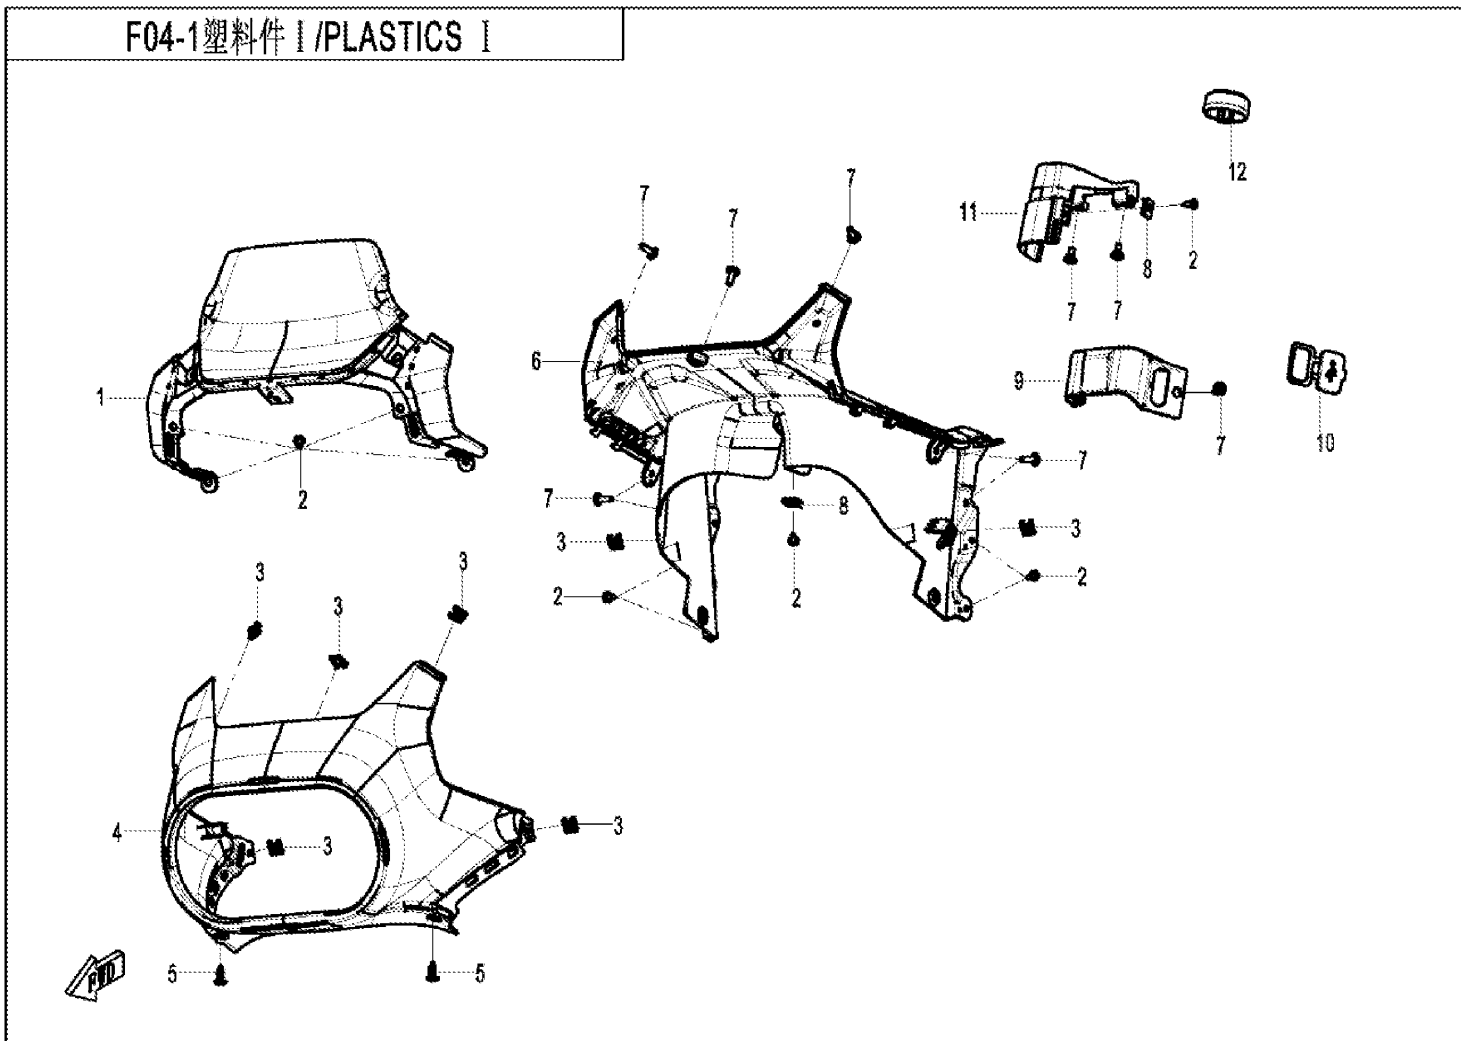

F04-1 塑料件1 PLASTICS 1

Item No.	Parts Number	Parts Name(EN)	Qty	Specification	Remark(s)	MOQ	Alternative Parts
1	6FJV-040101-1400	WINDSHIELD	1			1	
2	30110-421130010	SELF-TAPPING SCREW	11	x13@COLOR ZINC TRIVALENT CHRO		10	30110-420130070
3	6KM#-040081-8000-M1	NUT CLIP M5	7			10	
4	6FIV-041601-7100-0VE00	HEADLIGHT PANEL	1	NEBULA WHITE		1	
4	6FIV-041601-7100-0YM00	HEADLIGHT PANEL	1	HELIOS ORANGE		1	
4	6FJV-041610-1400	HEADLIGHT PANEL	1	SUMMER BLUE+NEBULA BLACK WIT		1	
5	8080-041130	EXPANSION RIVET ASSY	2			10	
6	6FIV-041602-7101	HEADLIGHT BACKBOARD	1	"		1	
7	6WWW-047102-5000	INNER HEX SCREW M5x14	8			10	
8	8010-000002	CLAMP	2	ST4.2		6	F07V-040002-1000
9	6FIV-040104-7100	DASHBOARD LOWER GUARD	1			1	
10	6AQV-041117-1002	USB PLUG COVER	1			1	
11	6FIV-040101-7100	IGNITION LOCK GUARD	1			1	
12	6FIV-040512-7100	PIPE UPPER COVER	1			1