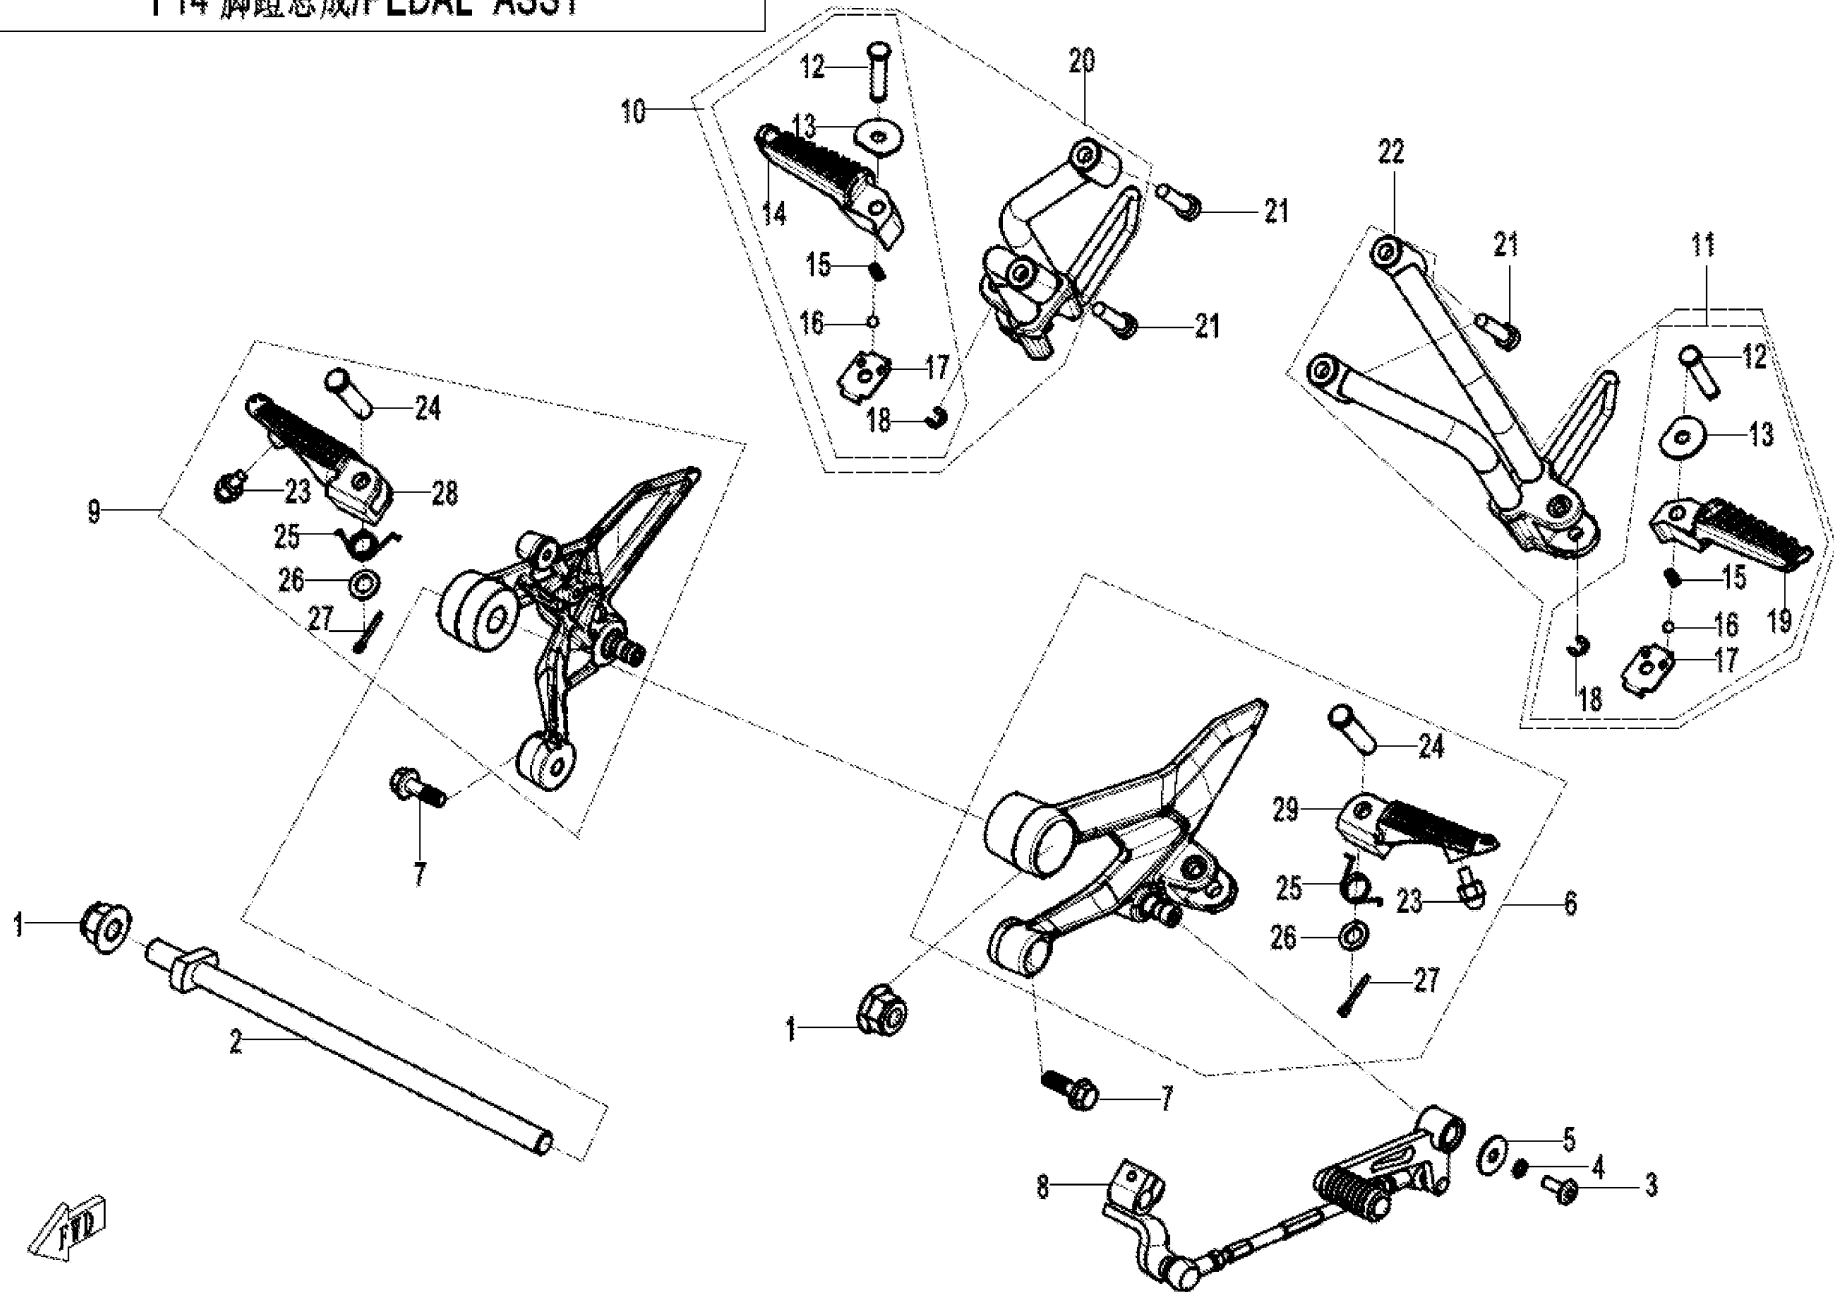

F14 脚蹬 FOOTREST

Item No.	Parts Number	Parts Name(EN)	Qty	Specification	Remark(s)	MOQ	Alternative Parts
1	30204-143810	NUT	2	M14×1.5		10	
2	6FI3-060007	REAR FORK SHAFT	1			1	
3	6WWW-046802-5000	INNER HEX SCREW M6×16	1			10	
4	30303-060152	WASHER	1	6		10	30303-060112
5	30301-060470	WASHER	1	φ6		1	
6	6FIV-142000-9200	FRONT LH FOOTREST ASSY	1			1	
7	30006-080025810	BOLT	2	M8×25		10	
8	6FIV-141000-9200	GEARSHIFT ASSY	1			1	
9	6FIV-143000-9200	FRONT RH FOOTREST ASSY	1			1	
10	A000-1401B0	REAR FOOTREST, RH	1			1	
11	A000-1401A0	REAR FOOTREST, LH	1			1	
12	A000-140142	PIN SHAFT 8	2	Dia 8		2	
13	A000-140106	LOCATING GASKET 2	2			2	
14	A000-140109	REAR RH FOOTREST	1			1	
15	5190-037813	SPRING	2			1	
16	5190-037814	STEEL BALL	2			2	
17	A000-140104	LOCATING GASKET 1	2			2	6HVV-140006-1000
18	30802-00603	SPLIT WASHER 6	2	GB/T896_6		2	
19	A000-140108	REAR LH FOOTREST	1			1	
20	6FIV-140800-2500	REAR RH FOOTREST ASSY	1			1	
21	30102-080025810	SCREW	4	M8×25		10	
22	6FIV-140700-2500	REAR LH FOOTREST ASSY	1			1	
23	A010-140123	LIMIT BOLT	2			10	6KM0-130123
24	6WWW-140141-5000	PIN SHAFT	2			10	
25	A000-140103-20000	SPRING	2			1	
26	30300-100112	WASHER	2	φ10		10	
27	30903-0322210	COTTER PIN	2	x22@COLOR ZINC TRIVALENT CHROM		10	
28	6FIV-140900-7100	FRONT RH FOOTREST SEAT	1			1	
29	6FIV-140800-7100	REAR RH FOOTREST ASSY	1			1	

F14 脚蹬总成/PEDAL ASSY