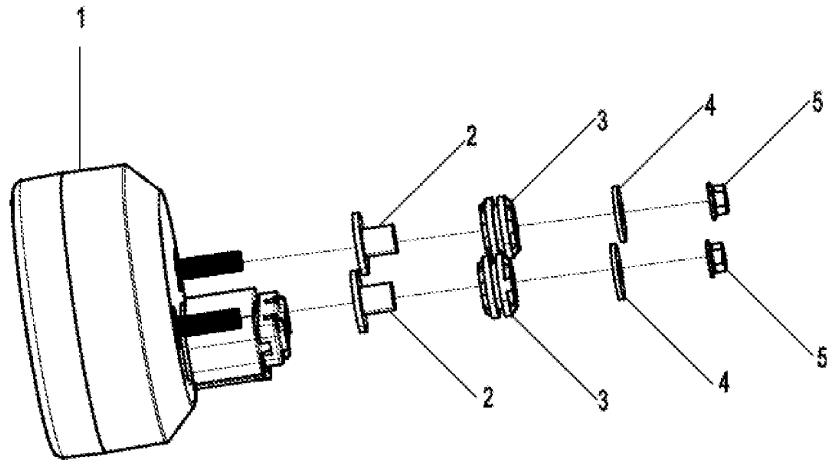

F17 仪表 DASHBOARD

Item No.	Parts Number	Parts Name(EN)	Qty	Specification	Remark(s)	MOQ	Alternative Parts
1	6FJV-171000-1400	DASHBOARD	1			1	
2	6090-040303	BUSHING	2			10	
3	6WWW-030019-5000	RUBBER BUSHING	2			2	
4	30301-060470	WASHER	2	φ6		1	
5	30202-060110	NUT	2	5@COLOR ZINC TRIVALENT CHROMIU		10	30204-060810

仪表总成/DASHBOARD ASSY