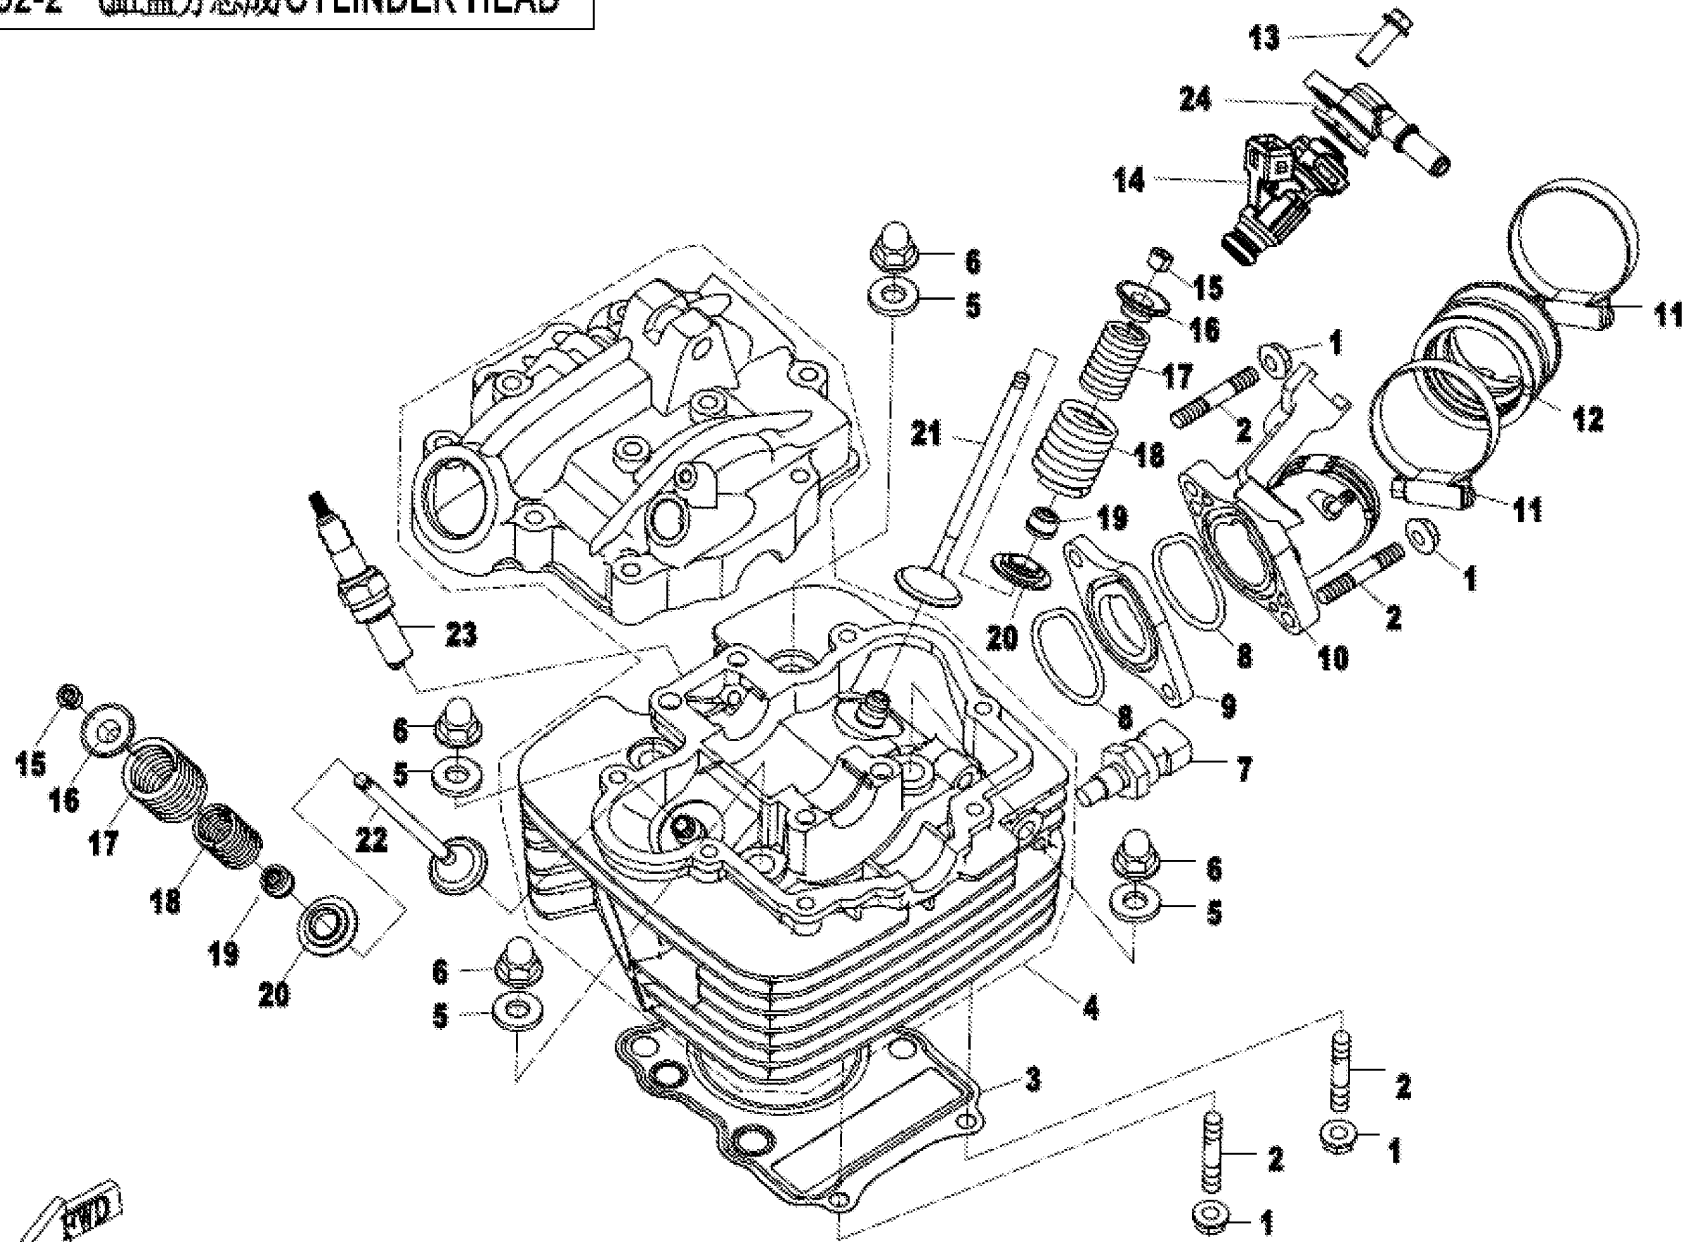

E02-2 气缸盖分总成 CYLINDER HEAD ASSY.

Item No.	Parts Number	Parts Name(EN)	Qty	Specification	Remark(s)	MOQ	Alternative Parts
01	30204-060810	NUT	4	M6		10	
02	30011-060025820	STUD	4	M6x25		6	
03	0C10-022008	CYLINDER HEAD GASKET	1			1	
04	0KIA-0220A0-0B200	CYLINDER HEAD & HEAD COVER	1	MATTE BLACK		1	
05	0010-022012	WASHER 8	4	8		6	
06	0010-022013-00002	NUT	4	M8		6	
07	0KIA-022005	CYLINDER HEAD TEMP. SENSOR	1			1	
08	0KIA-022003	INJECTOR SEAT SEAL RING	2			6	
09	0KIA-022002	UEL INJECTOR SEAT HEAT INSULATOR	1			6	
10	0KIV-022201-4002	INJECTOR SEAT	1			1	
11	30603-050000	CLAMP	2	D50		1	
12	0KIA-022004-00001	CONNECTING PIPE, THROTTLE BODY	1			1	
13	0010-023008-00001	BOLT	1			6	
14	0KIV-171000-4000	INJECTOR ASSY	1			1	
15	0C10-022006	LOCK CLIP, VALVE	4			1	
16	0C10-022005	SPRING PLATE, VALVE	2			1	
17	0A70-022003	INNER SPRING, VALVE	2			1	
18	0A70-022004	OUTER SPRING, VALVE	2			1	
19	0010-022500-10000	SEAL RING, VALVE STEM	2			2	
20	0C10-022007	SEAT, VALVE SPRING	2			1	
21	0C10-022001	VALVE, INTAKE	1			1	
22	0C10-022002	EXHAUST VALVE	1			1	
23	01A0-022400-0001	SPARK PLUG	1	NCK CR8E	NGK	1	
23	0KIV-022400-4000	SPARK PLUG ASSY	1			1	
24	0KIV-170010-4000	INJECTOR CAP	1			1	

E02-2 气缸盖分总成 CYLINDER HEAD