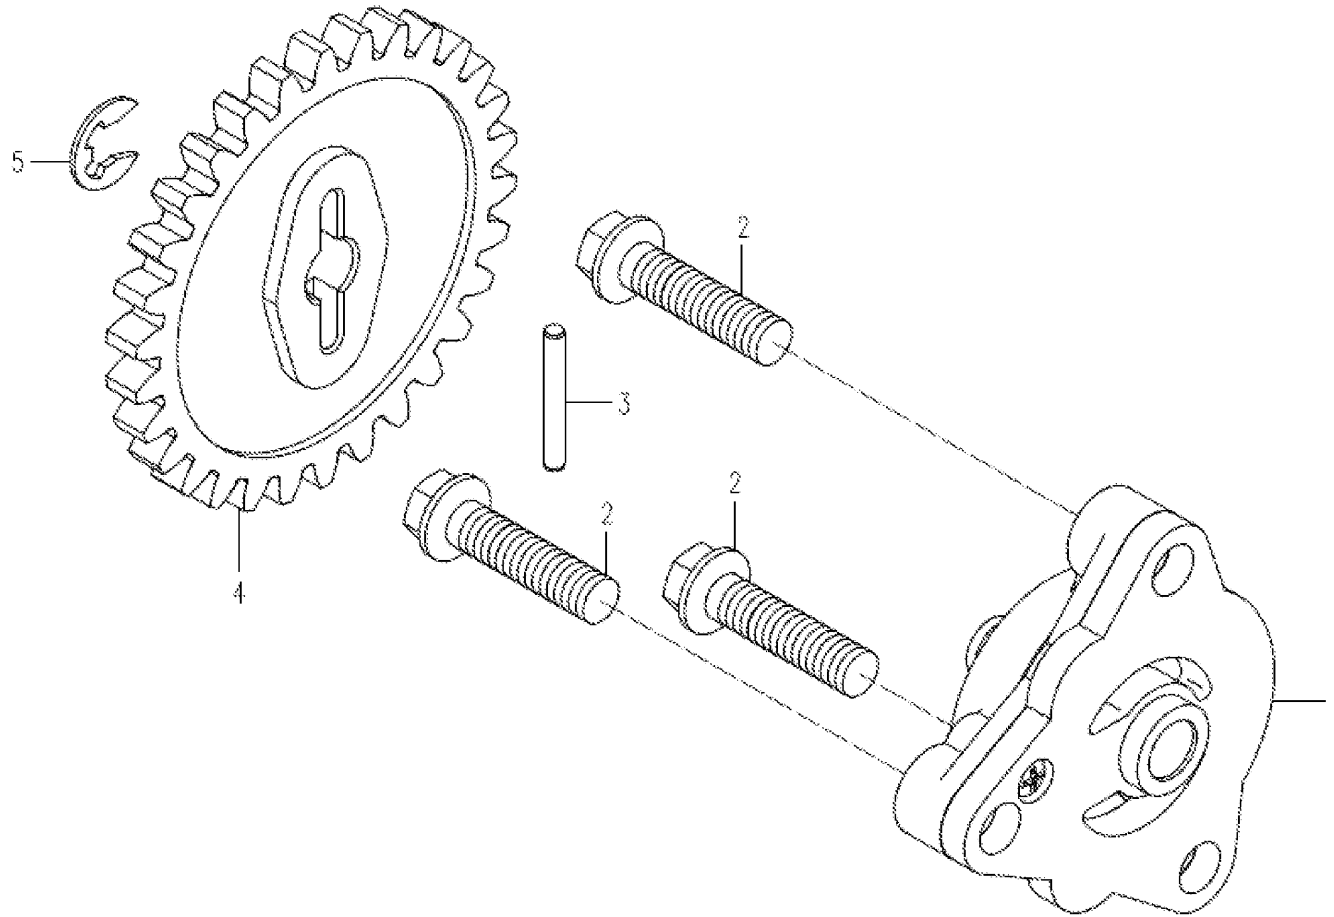

E07 机油泵总成 OIL PUMP ASSY.

Item No.	Parts Number	Parts Name(EN)	Qty	Specification	Remark(s)	MOQ	Alternative Parts
01	0A70-071000	OIL PUMP SUB ASSY	1			1	
02	0010-021017-0010	BOLT M6x25	3	GALVANIZED TRIVALENT CHROMIUM		6	
03	30406-00201	ROLLER NEEDLE	1	P2.5x22		1	
04	0A70-070001	DRIVEN GEAR, OIL PUMP	1			1	
05	30802-00605	SPLIT WASHER	1	6		10	

E07 机油泵总成 OIL PUMP