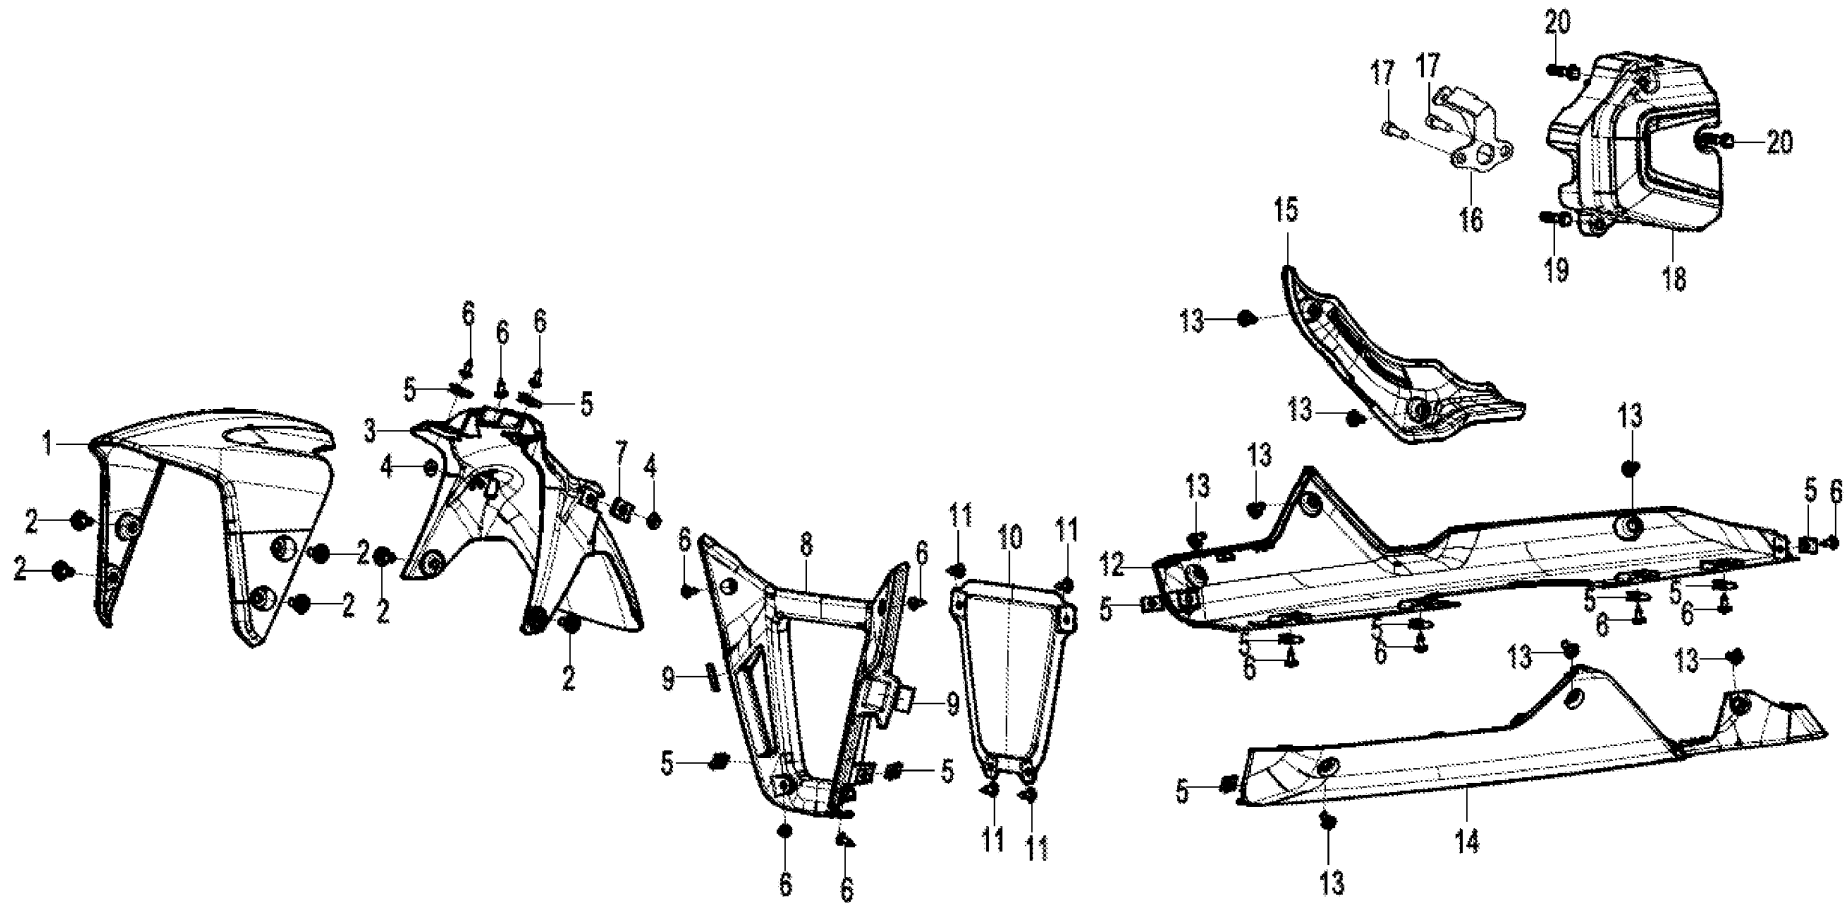

F04-8 塑料件 8 PLASTICS 8

Item No.	Parts Number	Parts Name(EN)	Qty	Specification	Remark(s)	MOQ	Alternative Parts
1	6FJV-040501-1400	FRONT FENDER FRONT PART	1	DOLPHIN SUMMER BLUE_WITH DECAL		1	
1	6FIV-04050A-9200	FRONT FENDER FRONT PART	1	NEBULA WHITE_WITH DECAL		1	
1	6FIV-04050B-9200	FRONT FENDER FRONT PART	1	YELLOW_WITH DECAL		1	
2	6WWW-046602-5000	INNER HEX STEPPED SCREW M6x14	6			10	
3	6FIV-040502-7100	FRONT FENDER REAR PART	1			1	
4	30305-060112	WASHER	2	5@COLOR ZINC TRIVALENT CHROMIUM		6	
5	8010-000002	CLAMP	11	ST4.2		6	F07V-040002-1000
6	30110-420130070	SELF-TAPPING SCREW	12	ST4.2x13@BLACK ZINC-PLATED		10	
7	8030-040800-00001	NUT CLIP M6	1	M6		10	
8	6FJV-040903-1400	ENGINE FRONT GUARD	1			1	
9	6KM#-040066-8001	SPONGE STRAP	2			1	
10	6FJV-040904-1400-0B200	ENGINE FRONT GUARD NET	1	MATTE BLACK		1	
11	30110-481130070	SELF-TAPPING SCREW	4			10	
12	6FJV-040902-1400	ENGINE LOWER RH PANEL	1			1	
13	6WWW-046502-5000	STEPPED SCREW M5	8			10	5BWW-040017-5000
14	6FJV-040901-1400	ENGINE LOWER LH PANEL	1			1	
15	6FIV-040324-9200	ENGINE RH DECO GUARD	1			1	
16	6FIV-040012-7100	SPEED SENSOR BRACKET	1			1	
17	6WWW-047102-5000	INNER HEX SCREW M5x14	2			10	
18	6FIV-040011-7100	SMALL SPROCKET GUARD	1			1	
19	0010-021017-0010	BOLT M6x25	1	GALVANIZED TRIVALENT CHROMIUM		6	
20	0020-011018-0010	BOLT M6x70	2	GALVANIZED TRIVALENT CHROMIUM		1	0020-011018-00001

F04-8 塑料件 VIII / PLASTICS VIII