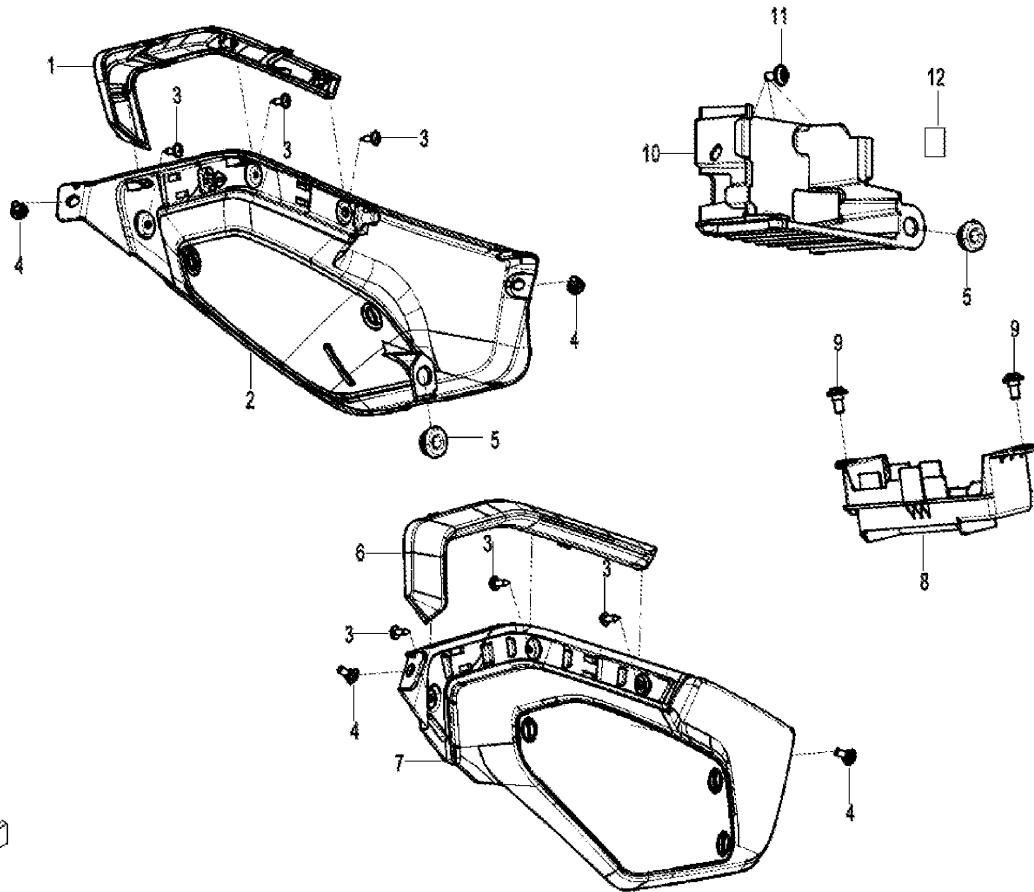

F04-6 塑料件6 PLASTICS 6

Item No.	Parts Number	Parts Name(EN)	Qty	Specification	Remark(s)	MOQ	Alternative Parts
1	6FIV-040314-7100-0VR00	RH SIDE COVER DECO PART	1	ELECTRO SILVER		1	
2	6FIV-040312-7101	RH SIDE COVER	1			1	
3	30110-421130010	SELF-TAPPING SCREW	6	x13@COLOR ZINC TRIVALENT CHRO		10	30110-420130070
4	6WWW-046502-5000	STEPPED SCREW M5	4			10	5BWW-040017-5000
5	6FIV-040401-7100	MUSHROOM HEAD RUBBER BOOT	2	SLOTTED HOLE IN PLASTIC PART		1	
6	6FIV-040313-7100-0VR00	SIDE COVER DECO PART	1	ELECTRO SILVER		1	
7	6FIV-040311-7101	LH SIDE COVER	1			1	
8	6FIV-041501-7100	ELECTRICAL BOX	1			1	
9	6WWW-046602-5000	INNER HEX STEPPED SCREW M6x14	2			10	
10	6FIV-041502-7100	BATTERY BOX	1			1	
11	6WWW-046702-5000	INNER HEX SCREW M6x12	3			10	6WWW-046802-5000
12	9010-120008	SPONGE PAD, FUEL TANK	5			10	

F04-6塑料件VI/PLASTICS VI