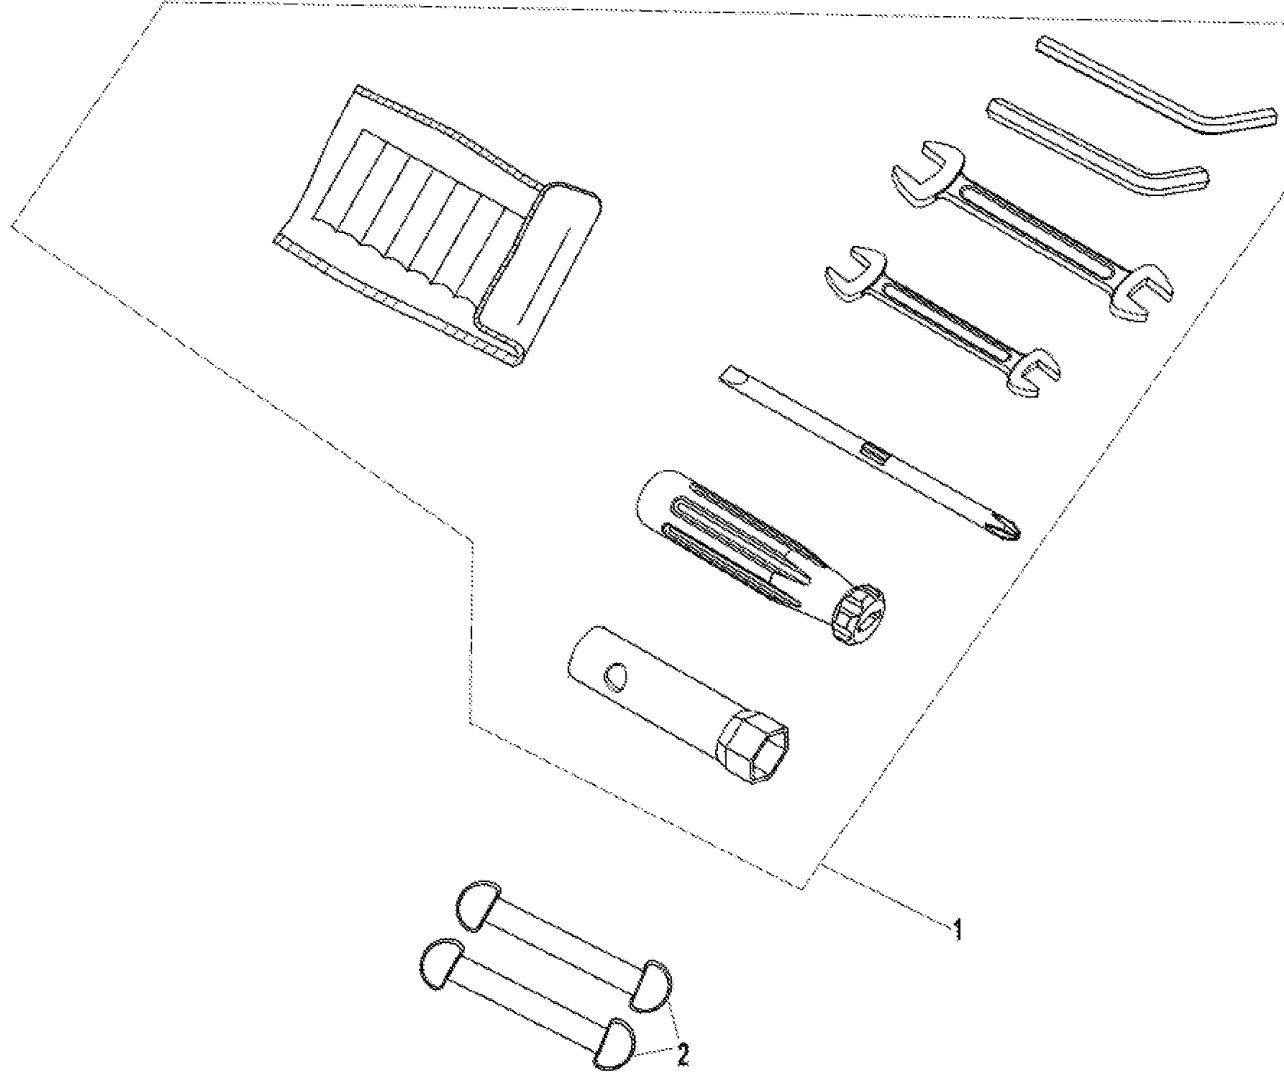

F20 随车工具 TOOLS

Item No.	Parts Number	Parts Name(EN)	Qty	Specification	Remark(s)	MOQ	Alternative Parts
01	6100-200100-10000	TOOL KIT	1			1	
02	8010-000012	TIE BAND ASSY	2			1	

随车工具/ TOOLS