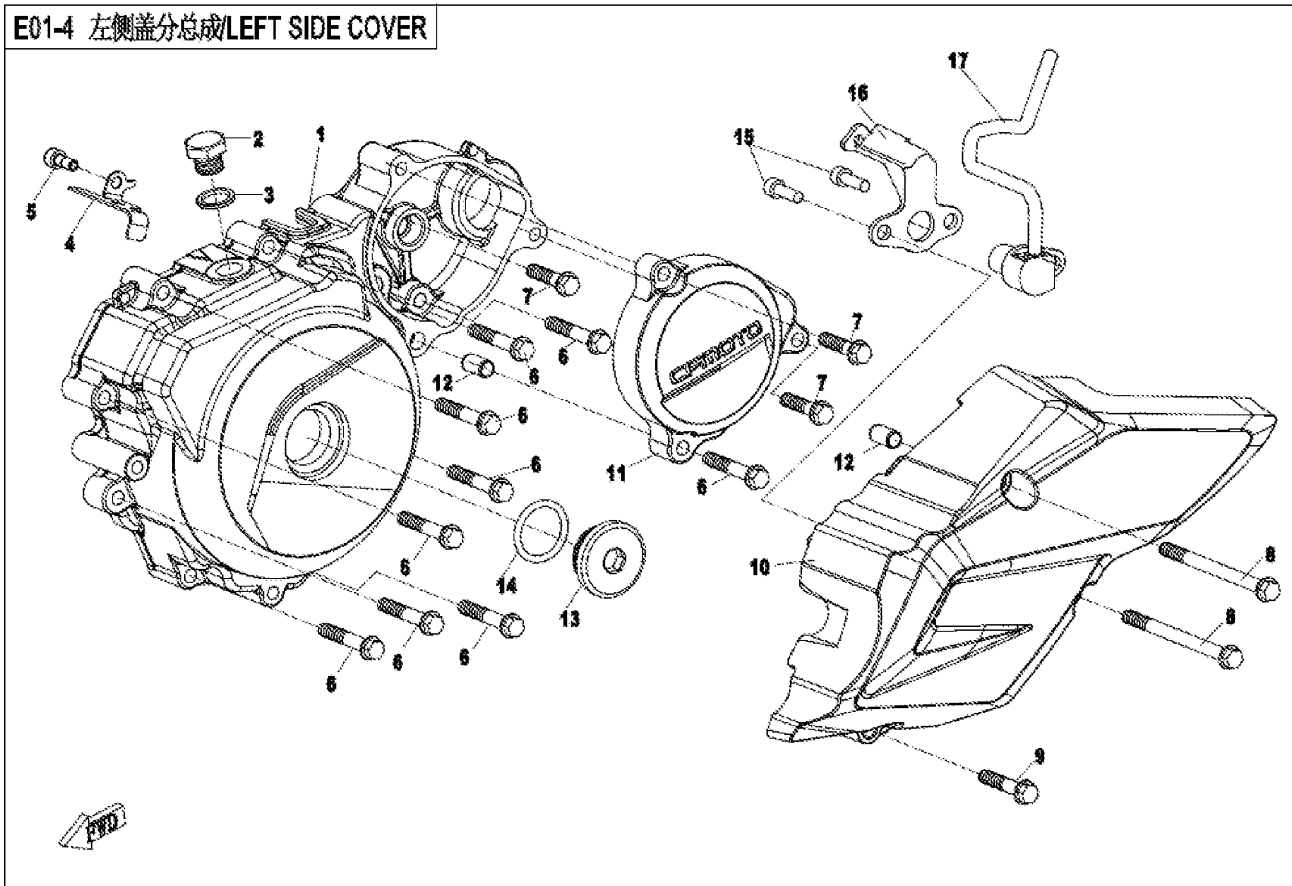

E01-4-V2 左侧盖分总成 LEFT SIDE COVER ASSY.

Item No.	Parts Number	Parts Name(EN)	Qty	Specification	Remark(s)	MOQ	Alternative Parts
01	0A80-014001-1B204	FRONT LH COVER	1	MATTE BLACK		1	
02	0A70-014007-00001	SCREW PLUG, VIEW HOLE	1			2	
03	0010-021014	WASHER 12	1	12		6	
04	0A80-014005	WIRE PRESS PLATE	1			1	
05	30102-050012810	SCREW	1	12@COLOR ZINC TRIVALENT CHROM		10	
06	0010-013008-0010	BOLT M6x35	9	GALVANIZED TRIVALENT CHROMIUM		6	
07	0010-021017-0010	BOLT M6x25	3	GALVANIZED TRIVALENT CHROMIUM		6	
08	0A70-011005-00001	BOLT M6x75	2	GALVANIZED TRIVALENT CHROMIUM		6	
09	0010-060012-0010	BOLT M6x30	1	GALVANIZED TRIVALENT CHROMIUM		6	
10	0K1A-014100	REAR COVER, LH	1			1	
11	0A80-014003-2B202	FRONT LH COVER GEAR COVER	1	MATTE BLACK		1	
12	0010-080008	DOWEL PIN	2	8X14		6	
13	0A70-014005-0B20	BOLT CAP, LH FRONT SIDE COVER	1	MATTE BLACK		1	
14	0A70-014006-10000	O-RING	1	22.7x3.1		2	
15	30102-050016810	SCREW	2	GB/T70.1_M5x16		10	
17	0700-065310-10000	SPEED SENSOR	1			1	

E01-4 左侧盖分总成 LEFT SIDE COVER