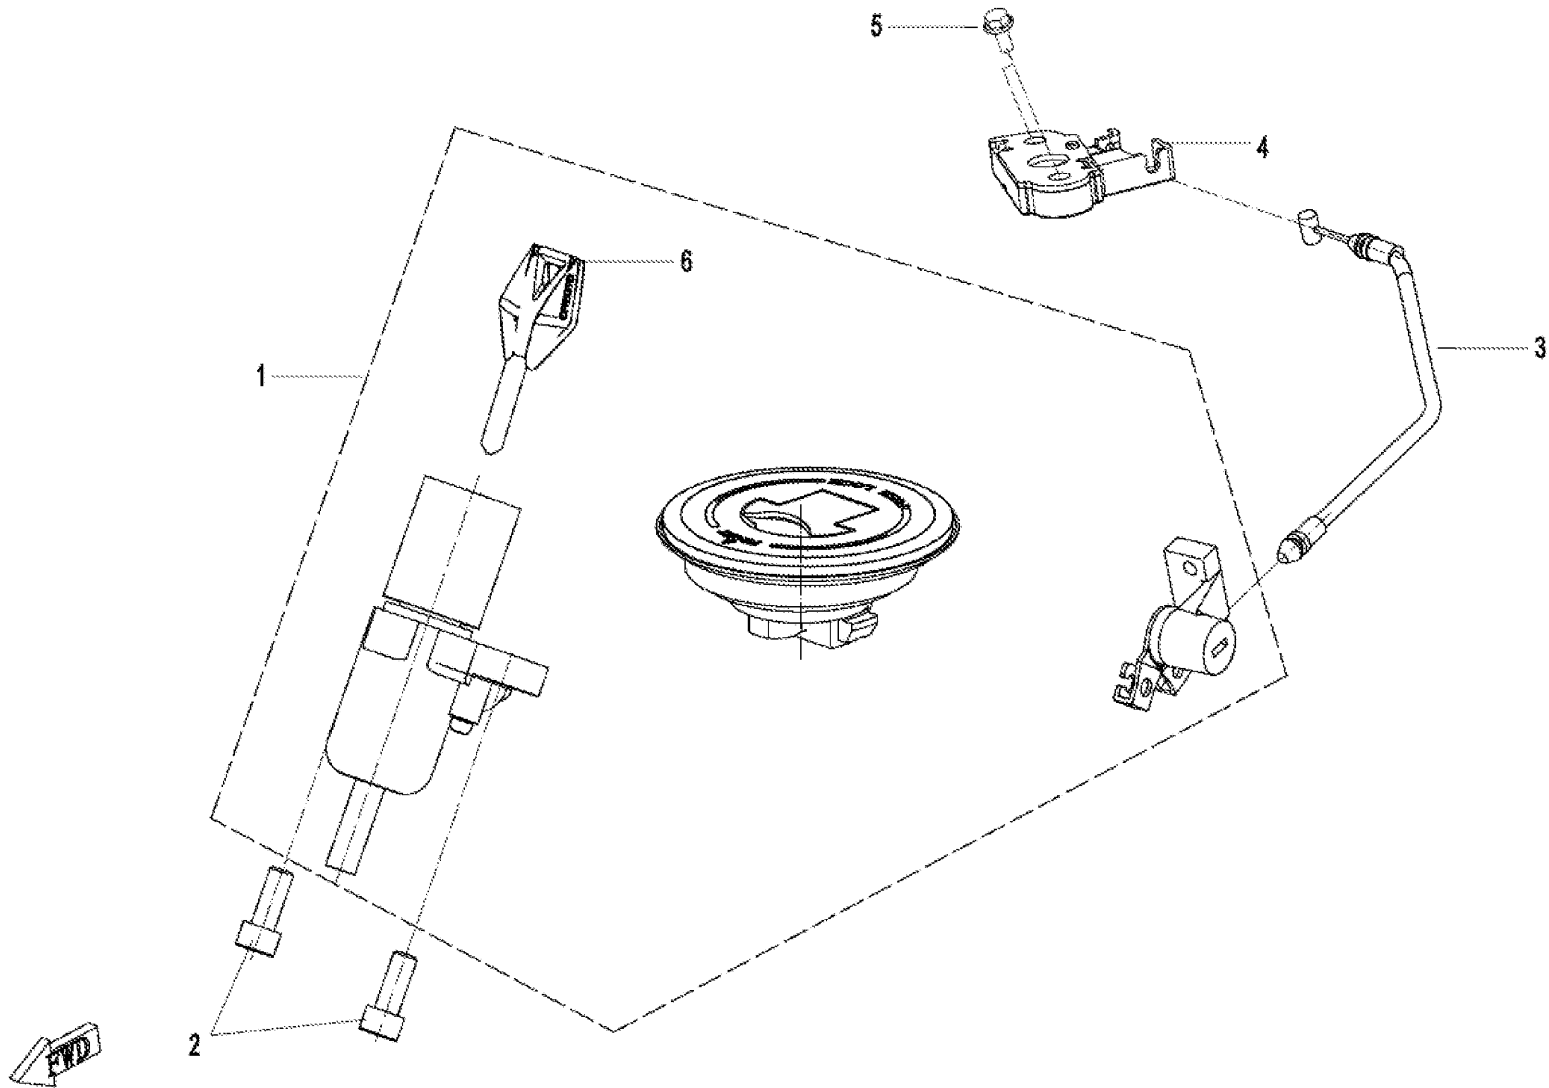

F01 锁具 LOCK KIT

Item No.	Parts Number	Parts Name(EN)	Qty	Specification	Remark(s)	MOQ	Alternative Parts
01	6FJV-011000-1200	LOCK KIT	1			1	
02	30102-080020810	SCREW	2	M8x20@TRIVALENT CHROMIUM		1	
03	6FIV-010010-7100	SEAT CABLE	1			1	
04	6GU#-010320-6000	SEAT LOCK SEAT	1			1	
05	30006-060016810	BOLT	2	M6x16		10	
06	6FIV-011020-7100	KEY	1			1	

锁具总成/LOCK ASSY