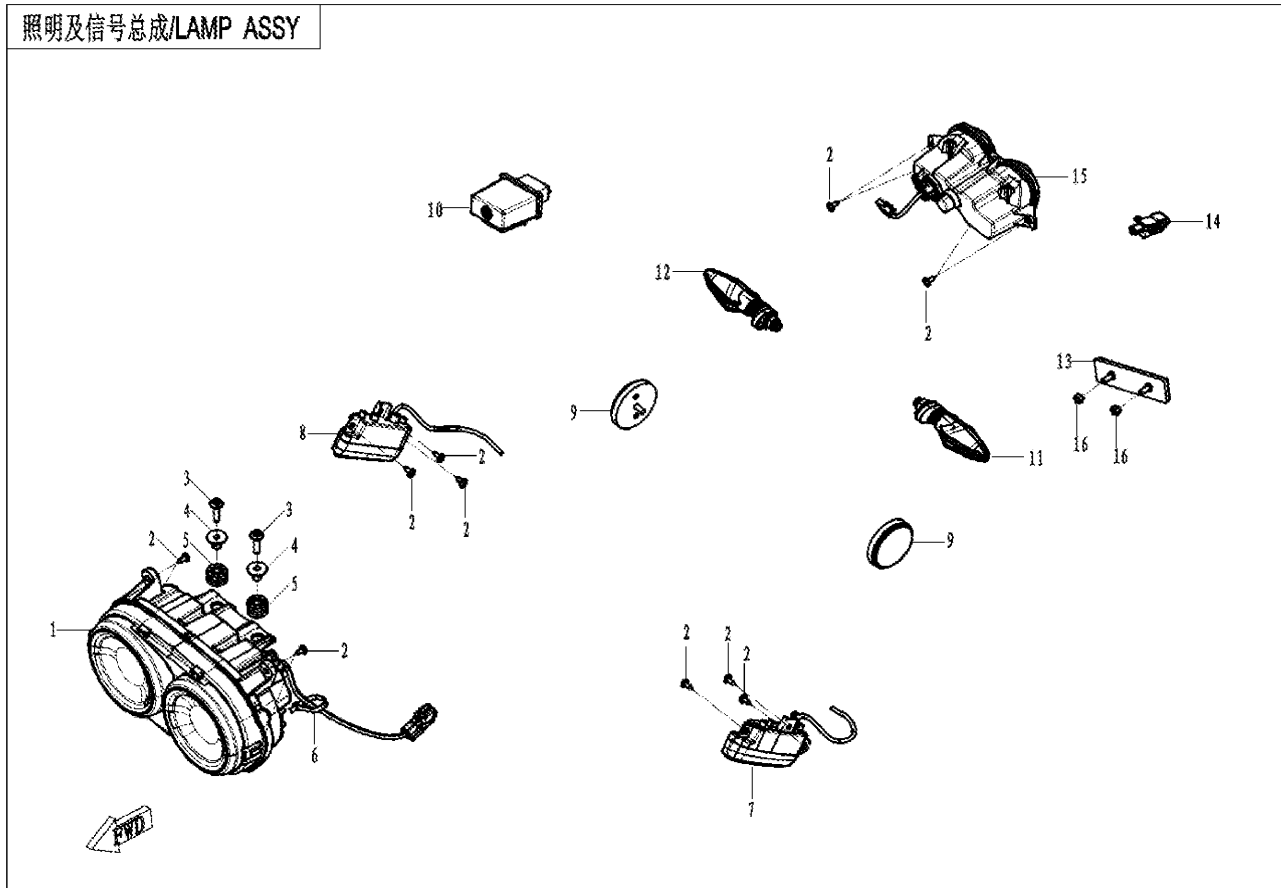

F16 灯具 LIGHTS

Item No.	Parts Number	Parts Name(EN)	Qty	Specification	Remark(s)	MOQ	Alternative Parts
1	6FIV-160110-7102	HEADLIGHT	1			1	
2	30110-421130010	SELF-TAPPING SCREW	14	x13@COLOR ZINC TRIVALENT CHRO		10	30110-420130070
3	6GU#-000201-6000	INNER HEX SCREW M6x25	2			10	
4	6GU#-000202-6000	T-TYPE BUSHING ASSY	2			1	
5	5020-031001	BBER SLEEVE, FRONT LICENSE BRACK	2			10	
6	8010-150003	TIE BAND	1	5x250		1	
7	6FIV-165100-7101	FRONT LH TURN LIGHT ASSEMBLY	1			1	
8	6FIV-165200-7101	RH FRONT TURN LIGHT ASSY	1			1	
9	9GQV-160920-1401-M1	FRONT SIDE REFLECTOR	2			1	
10	6FIV-161000-7100	FLASHER	1			1	
11	EG5V-160530-1000	REAR LH TURN LIGHT ASSY	1			1	
12	EG5V-160540-1000	RH REAR TURN LIGHT ASSY	1			1	
13	6FIV-160910-4000-M1	REAR REFLECTOR	1			1	
14	6GUV-160600-6200	LICENSE LIGHT	1			1	
15	6FIV-160200-7102	TAIL LIGHT	1			1	
16	30202-050110	NUT	2	M5		10	

照明及信号总成/LAMP ASSY