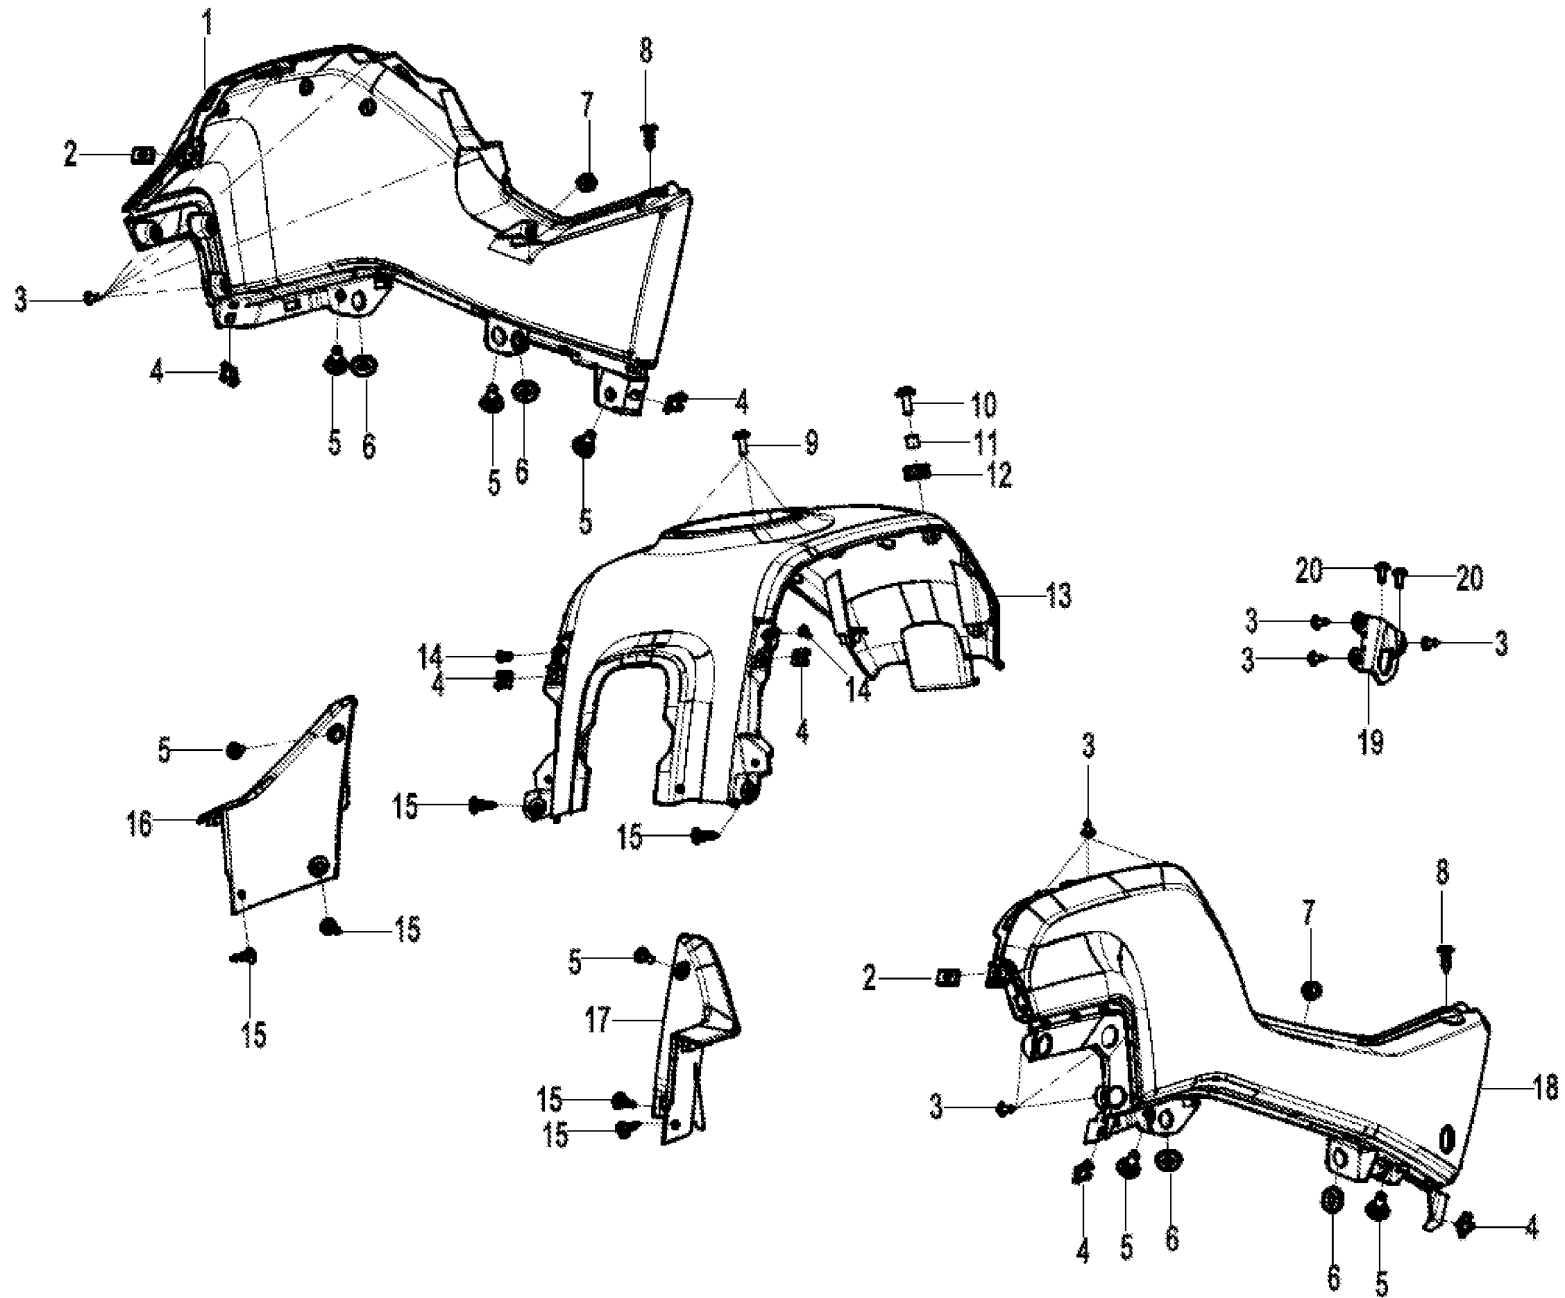

F04-2 塑料件2 PLASTICS 2

Item No.	Parts Number	Parts Name(EN)	Qty	Specification	Remark(s)	MOQ	Alternative Parts
1	6FJV-041220-1400	FUEL TANK RH PANEL	1	NEBULA WHITE_WITH DECAL		1	
1	6FJV-041240-1400	FUEL TANK RH PANEL	1	YELLOW_WITH DECAL		1	
1	6FJV-041203-1400	FUEL TANK RH PANEL	1	SUMMER BLUE+NEBULA BLACK_WIT		1	
2	8010-000002	CLAMP	2	ST4.2		6	F07V-040002-1000
3	30110-421130010	SELF-TAPPING SCREW	15	TX13@COLOR ZINC TRIVALENT CHRO		10	30110-420130070
4	6KM#-040081-8000-M1	NUT CLIP M5	6			10	
5	6WWWV-046502-5000	STEPPED SCREW M5	7			10	5BWV-040017-5000
6	6FIV-040401-7100	MUSHROOM HEAD RUBBER BOOT	4	SLOTTED HOLE IN PLASTIC PART		1	
7	6WWWV-045801-5000	RUBBER	2			2	
8	9060-040310	CLAMP ASSY	2			10	
9	6WWWV-047102-5000	INNER HEX SCREW M5x14	3			10	
10	6WWWV-046802-5000	INNER HEX SCREW M6x16	1			10	
11	6090-040302	CUSHION SLEEVE	1			10	
12	6090-040303	BUSHING	1			10	
13	6FIV-041201-7103-0FD00	FUEL TANK UPPER PANEL	1	DOLPHIN SUMMER BLUE	USED WITH 6FIV-040309-7102 AND 6FIV-040310-7102	1	
13	6FIV-041201-7103-0VE00	FUEL TANK UPPER PANEL	1	NEBULA WHITE	USED WITH 6FIV-040309-7102 AND 6FIV-040310-7102	1	
13	6FIV-041201-7103-0BU00	FUEL TANK UPPER PANEL	1	JET BLACK	USED WITH 6FIV-040309-7102 AND 6FIV-040310-7102	1	
14	30110-420095010	SELF-TAPPING SCREW	2	ST4.2x9.5@COLOR ZINC-PLATED		10	
15	8080-041130	EXPANSION RIVET ASSY	6			10	
16	6FIV-041205-7101	FUEL TANK FRONT RH PANEL	1			1	
17	6FIV-041204-7101	FUEL TANK FRONT LH PANEL	1			1	
18	6FJV-041210-1400	FUEL TANK LH PANEL	1	NEBULA WHITE_WITH DECAL		1	
18	6FJV-041202-1400	FUEL TANK LH PANEL	1	SUMMER BLUE+NEBULA BLACK_WIT		1	
18	6FJV-041230-1400	FUEL TANK LH PANEL	1	YELLOW_WITH DECAL		1	
19	6FIV-040102-7100	SEAT LOCK BRACKET	1			1	
20	30105-050012410	SCREW	2	M5x12		1	

F04-2 塑料件 II / PLASTICS II