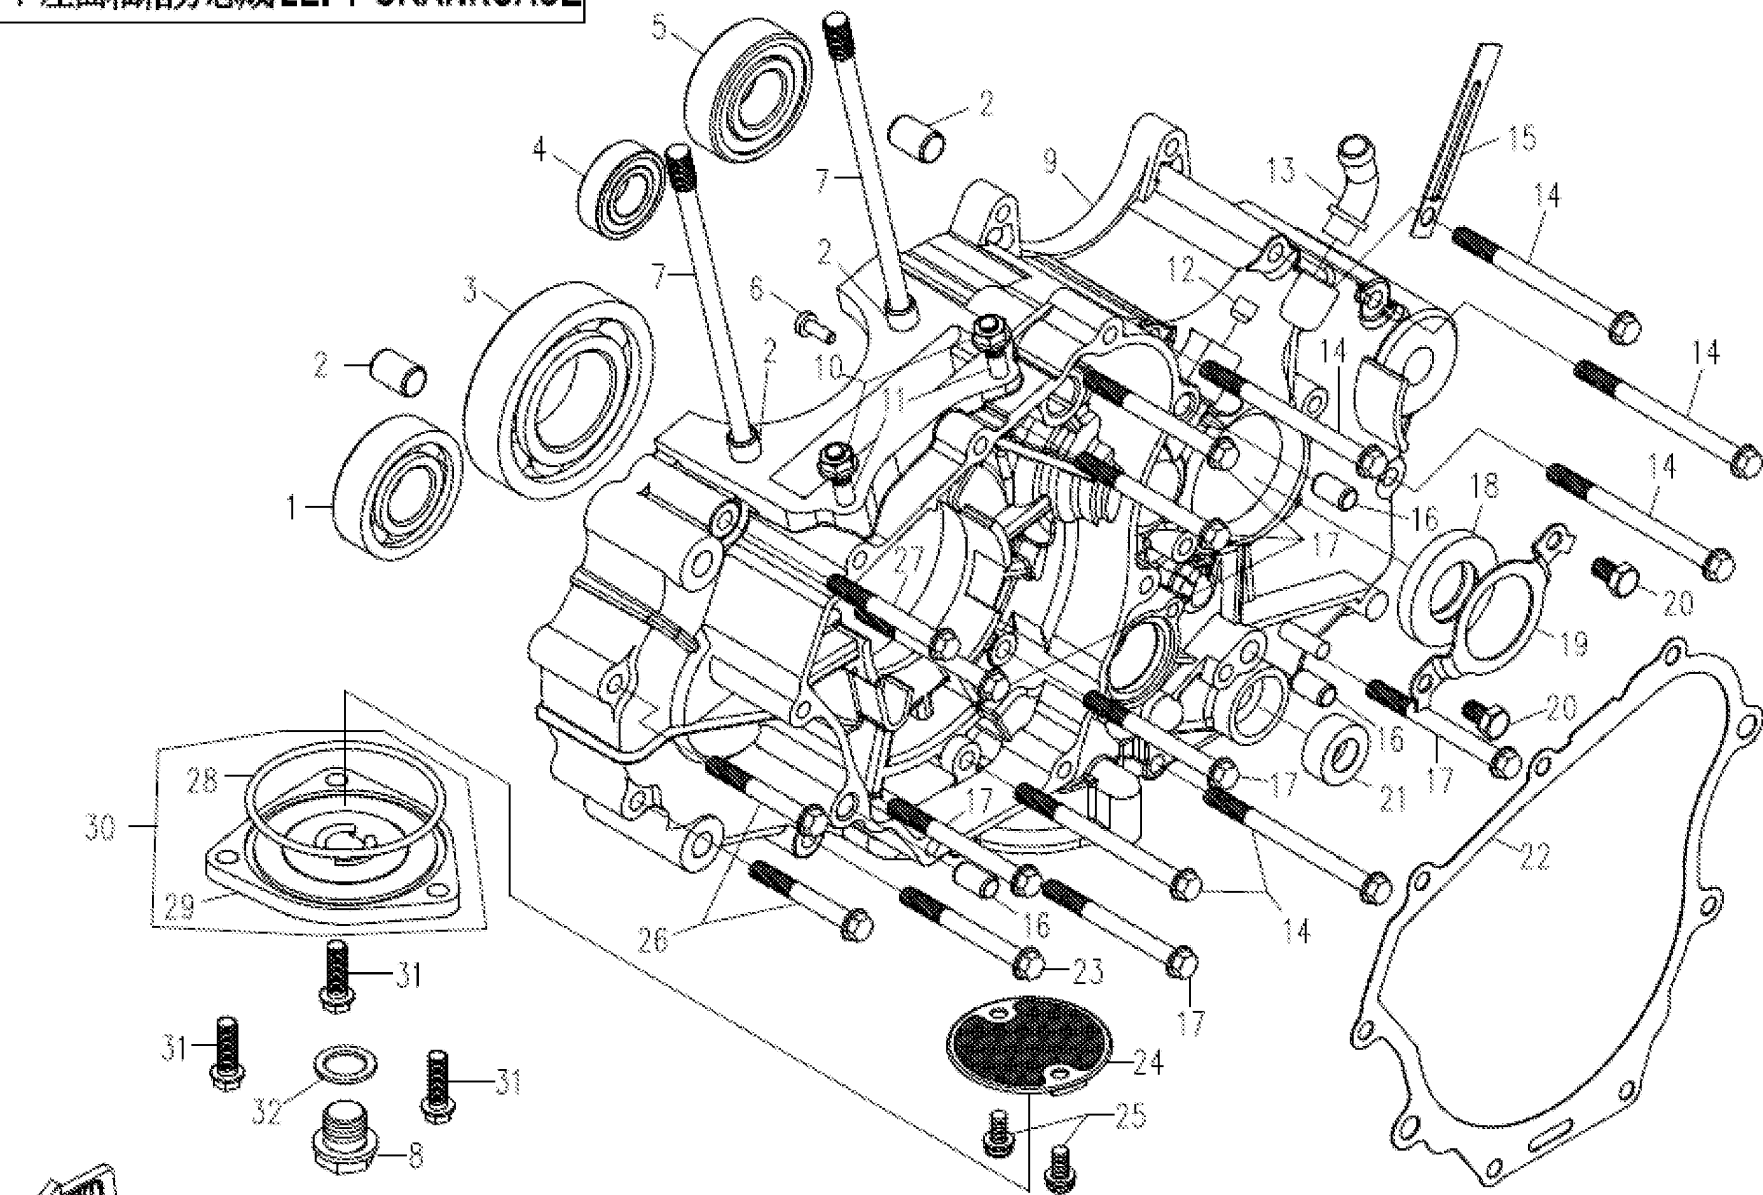

E01-1 左曲轴箱分总成 LEFT CRANKCASE ASSY.

Item No.	Parts Number	Parts Name(EN)	Qty	Specification	Remark(s)	MOQ	Alternative Parts
01	30400-02006	BEARING	1	20×47×14		1	
02	0C10-011007	DOWEL PIN	4	Dia11x16		1	
03	30400-03503	BEARING	1	35×72×17		1	
04	30400-01502	BEARING	1	15×32×9		1	
05	30400-02001	BEARING	1	20×47×14		1	
06	0A70-011008	SCREW 4x11	1	4x11		6	
07	0010-011005-00002	CYLINDER BOLT B	2			2	
08	0A70-011009-00001	SCREW PLUG M14x1.25x12	1			1	
09	0K12-011100-0B204	LH CRANKCASE	1			1	
10	30202-060110	NUT	2	5@COLOR ZINC TRIVALENT CHROMIUM		10	30204-060810
11	30011-060025820	STUD	2	M6x25		6	
12	0A70-013004	PLUG	1			6	
13	0A80-011002	BREATHER HOSE JOINT	1			1	
14	0A70-011005-00001	BOLT M6x75	6	GALVANIZED TRIVALENT CHROMIUM		6	
15	0180-014010	WIRE CLAMP	1			6	6WWW-030080-8000
16	0010-080008	DOWEL PIN	3	8X14		6	
17	0010-011017-0010	BOLT M6x60	7	GALVANIZED TRIVALENT CHROMIUM		6	
18	0A80-011500	OIL SEAL	1	20x40X6		1	
19	0A70-011006	COUNTERSHAFT OIL SEAL PRESS	1			1	
20	30004-060010850	BOLT M6x10	2	M6x10		10	
21	0A70-011400	OIL SEAL	1	12x22x9		1	
22	0A80-011001	GASKET, LH FRONT COVER	1			1	
23	0010-021018-0010	BOLT M6x55	1	GALVANIZED TRIVALENT CHROMIUM		6	
24	0A70-011300	FILTER ASSY	1			1	
25	30116-050012410	SCREW ASSY	2	12@COLOR ZINC TRIVALENT CHROMIUM		1	30018-050012810
26	0180-013208-0010	BOLT M6x45	2	GALVANIZED TRIVALENT CHROMIUM		6	
27	0010-013010-0010	BOLT M6x50	1	GALVANIZED TRIVALENT CHROMIUM		6	0JWV-011108-3000
28	0A70-011002	O-RING 60.5x2.4,OIL STRAINER COVER	1	60.5x2.4		1	
29	0A70-011004-0B20	FILTER COVER	1	MATTE BLACK		1	
30	0A70-0110A0-0B20	FILTER COVER ASSY	1	MATTE BLACK		1	
31	0010-023010-0010	BOLT M6x20	3	GALVANIZED TRIVALENT CHROMIUM		6	0JWV-011107-3000
32	0180-011006	GASKET 14	1	14		6	

E01-1 左曲轴箱分总成 LEFT CRANKCASE