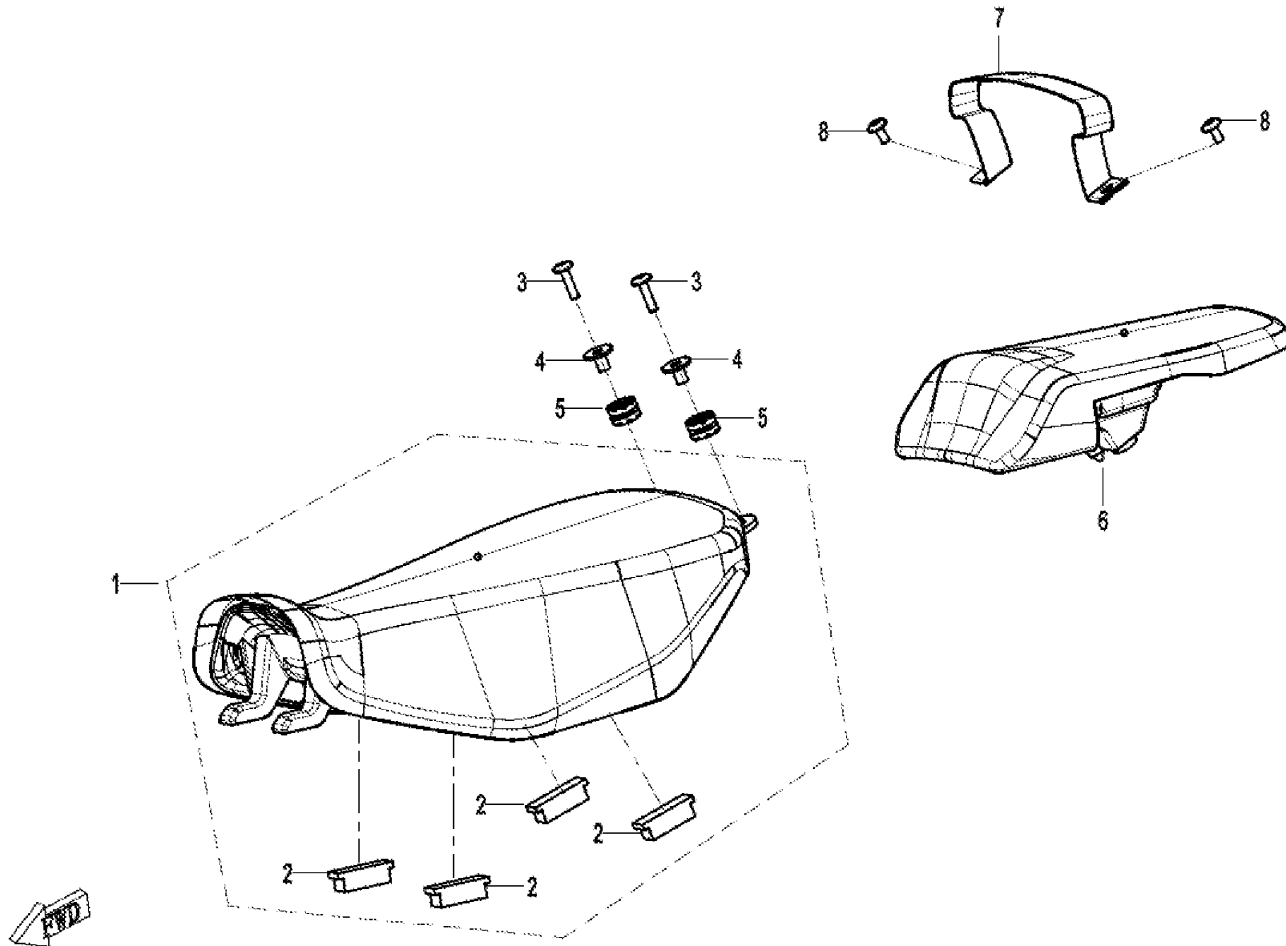

F13-A 座垫 SEAT

Item No.	Parts Number	Parts Name(EN)	Qty	Specification	Remark(s)	MOQ	Alternative Parts
1	6FJV-130100-1500	FRONT SEAT ASSY	1		DESERT KHAKI & NEBULA WHIT	1	
1	6FJV-130100-1500-10	FRONT SEAT ASSY	1		BLUE	1	
2	6FIV-130101-7100	SHOCK PAD	4			2	
3	6VVV-047002-5000	INNER HEX SCREW M6x25	2			2	
4	6KM0-120010	T-TYPE BUSHING ASSY	2			1	
5	5020-031001	BBER SLEEVE, FRONT LICENSE BRAC	2			10	
6	6FIV-130200-7100	REAR SEAT ASSY	1			1	
7	6GUV-130300-7001	TIE-BAND ASSY	1			1	
8	6VVV-046802-5000	INNER HEX SCREW M6x16	2			10	

F13座垫总成/SEAT ASSY