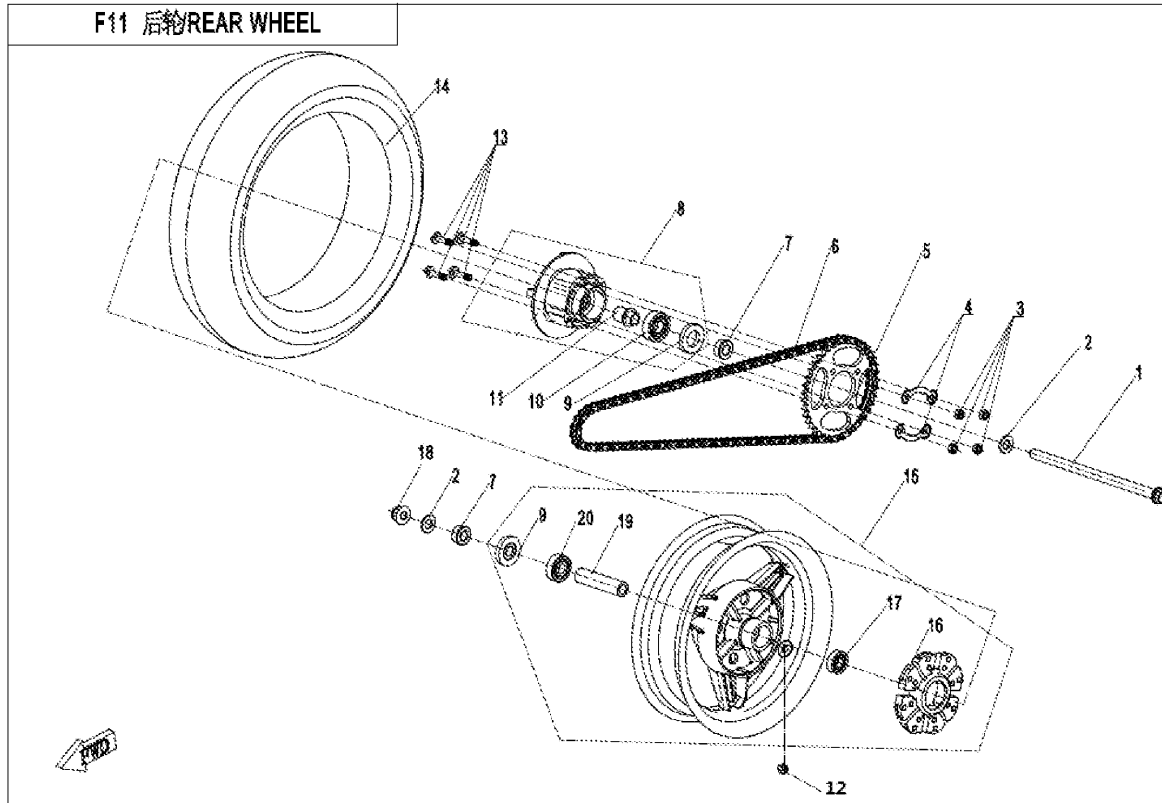

F11 后轮 REAR WHEEL

Item No.	Parts Number	Parts Name(EN)	Qty	Specification	Remark(s)	MOQ	Alternative Parts
01	6FIV-110001-7100	REAR WHEEL SHAFT	1			1	
02	30306-140112	WASHER	2	φ14		6	
03	30200-080810	NUT	4	M8		1	
04	6KJ0-110004	LOCK PAD	2			1	
05	6FI2-110003-10000	REAR SPROCKET	1			1	
06	3120951	MOTORCYCLE CHAIN	1			1	
07	6KJ0-110001-10000	REAR WHEEL RH SHAFT SLEEVE	2			1	
08	6090-112100	SPROCKET SEAT ASSY	1			1	6FJV-112000-1400
09	30500-027800N	OIL SEAL	2	FB27x47x7		1	
10	30400-02001	BEARING	1	20×47×14		1	
11	5280-112101	SHAFT SLEEVE	1			1	
12	5190-070030-1000	VALVE, INFLATION	1			1	
13	6KJ0-110003	BOLT	4			1	
14	30705-1214	TIRE	1	REAR TIRE		1	
15	6FIV-110100-6001-0B200	REAR RIM ASSY	1	MATTE BLACK		1	
15	6FIV-110100-6001-0YM00	REAR RIM ASSY	1	HELIOS ORANGE		1	
15	6FIV-110100-6001-0VE00	REAR RIM ASSY	1	NEBULA WHITE		1	
16	6KJV-110004-8000	DAMPING RUBBER, SPROCKET SEAT	1			1	
17	30400-01580	BEARING	1	6202-2RS		1	
18	30204-143810	NUT	1	M14×1.5		10	
19	6FIV-110102-6000	CENTER SPACER, REAR RIM	1			1	
20	30400-01583	BEARING	1	6302-2RS		1