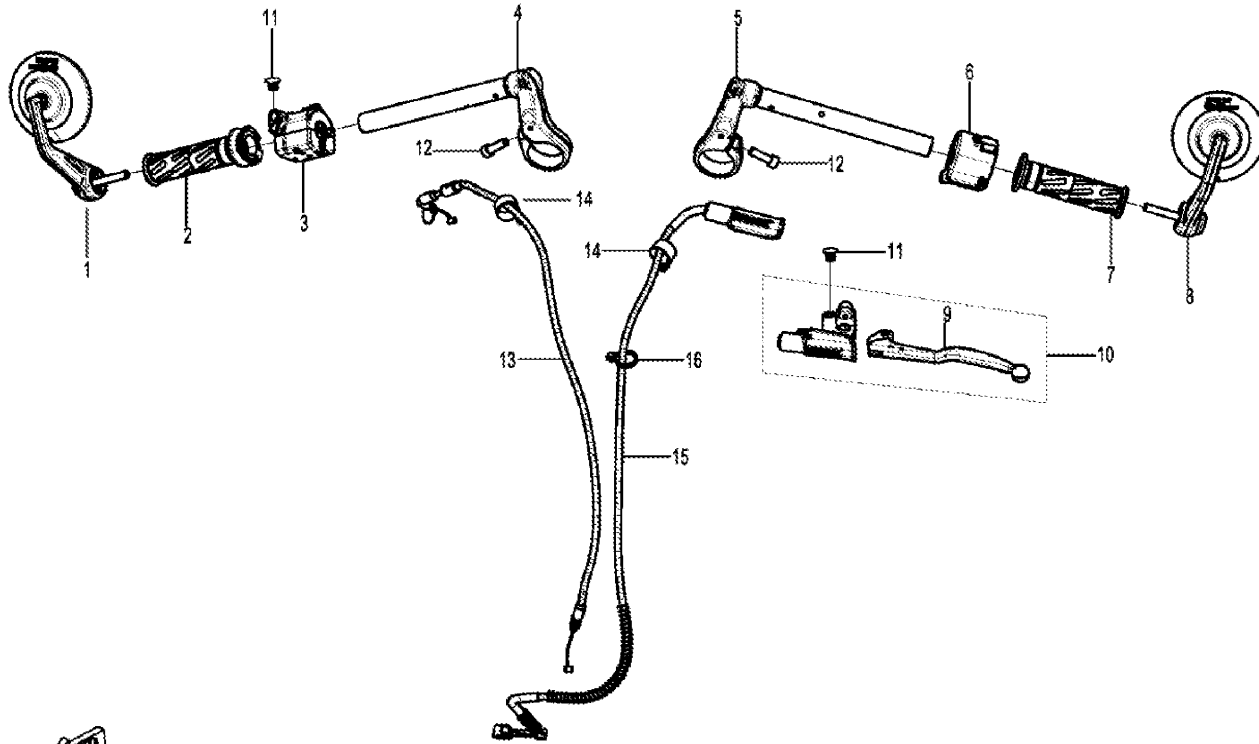

F10 转向系统 STEERING SYSTEM

Item No.	Parts Number	Parts Name(EN)	Qty	Specification	Remark(s)	MOQ	Alternative Parts
1	6FIV-200400-7101	RH REARVIEW MIRROR ASSEMBLY	1			1	
2	5280-100020	RH HAND GRIP ASSY	1			1	
3	6FIV-167000-4101	HANDLEBAR SWITCH, RH	1			1	
4	6FJV-100200-1400	RH HANDLEBAR ASSY	1			1	
5	6FJV-100100-1400	LH HANDLEBAR ASSY	1			1	
6	6FIV-166000-4101	LH HANDLEBAR SWITCH ASSEMBLY	1			1	
7	5280-100001	LH HAND GRIP	1			1	
8	6FIV-200300-7101	LH REARVIEW MIRROR ASSEMBLY	1			1	
9	6FI3-100301	CLUTCH LEVER	1	ABS		1	
10	6FI3-100300-10000	CLUTCH LEVER ASSY	1			1	
11	6KM#-100002-8000	CLUTCH LEVER PLUG	2			1	
12	30102-080025810	SCREW	2	M8×25		10	
13	6FJV-100400-1400	THROTTLE CABLE	1			1	
14	6KJ0-100002	CLUTCH PULL BINDING	2			1	
15	6FIV-100600-2500	CLUTCH CABLE	1			1	
16	801F-100101	TIE BAND	1			10	

F10转向机构总成/STEERING SYSTEM