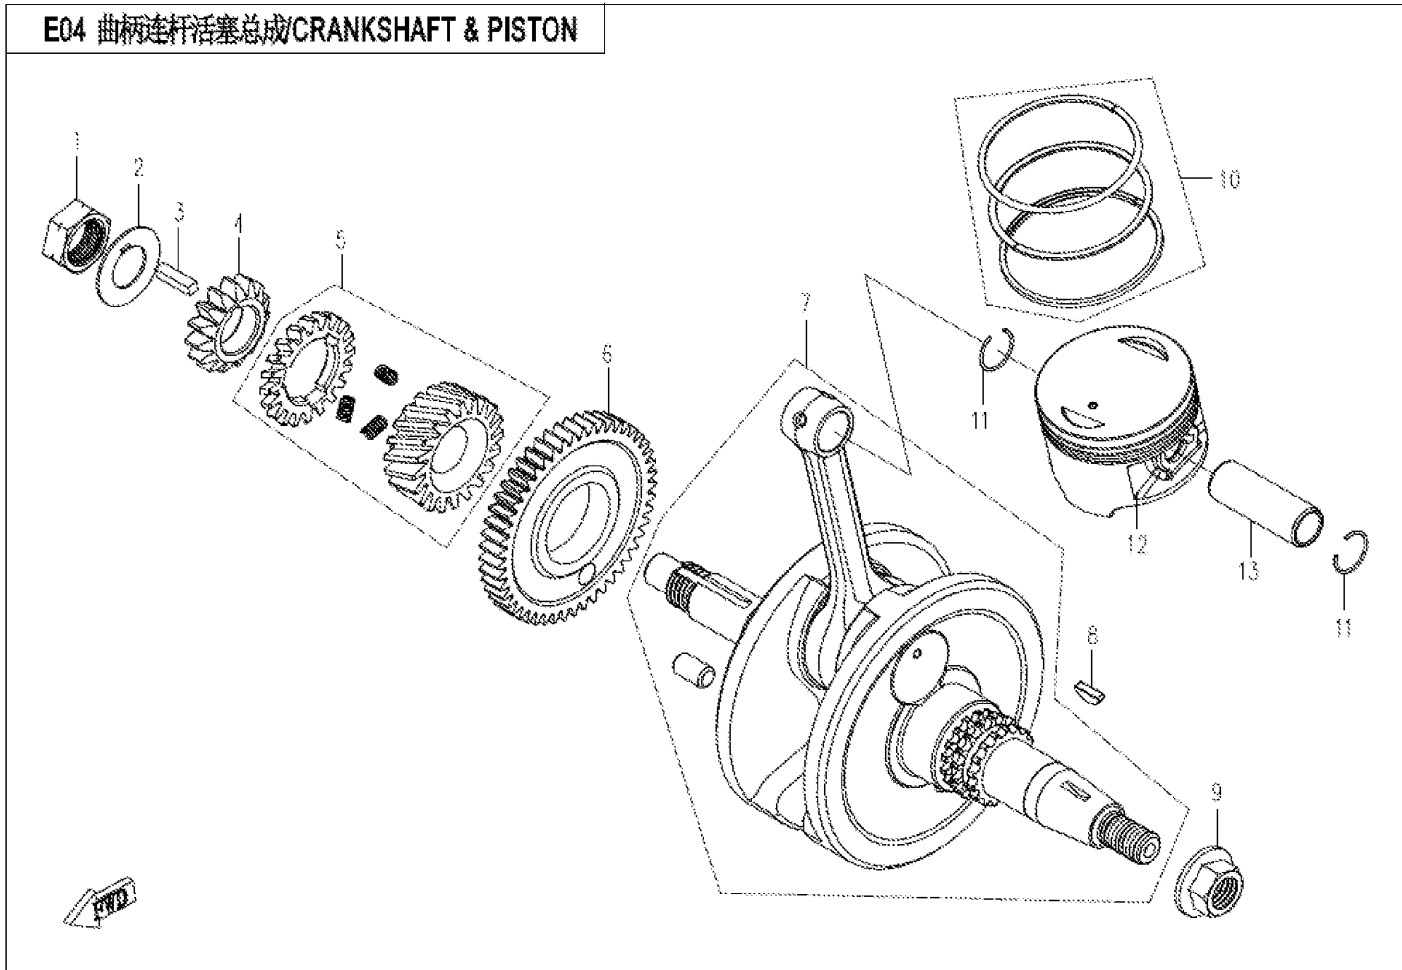

E04 曲柄连杆活塞总成 CRANKSHAFT /CONNECTING ROD & PISTON ASSY.

Item No.	Parts Number	Parts Name(EN)	Qty	Specification	Remark(s)	MOQ	Alternative Parts
01	0A70-040007	NUT M16	1	M16		6	
02	0A70-040008-00001	LOCK CIRCLIP	1			2	
03	3121100	GUIDE BLOCK B4x4x16	1	B4x4x16		6	
04	0A70-040009	DRIVE GEAR, OIL PUMP	1			1	
05	0A80-043000	PRIMARY DRIVEN GEAR ASSY	1			1	
06	0A80-040003	GEAR, CRANKSHAFT BALANCER	1			1	
07	0KIB-041000	CRANKSHAFT CONNECTING ROD SUB ASSY	1			1	
08	0A70-040011	WOODRUFF KEY	1			1	
09	0110-052008-00002	NUT	1			6	
10	0A70-0400A0	PISTON RING ASSY	1			1	
11	0C10-040003	CIRCLIP, PISTON PIN	2			1	
12	0C10-040001	PISTON	1			1	
13	0C1V-040002-1000-10	PISTON PIN	1			1	

E04 曲柄连杆活塞总成 CRANKSHAFT & PISTON