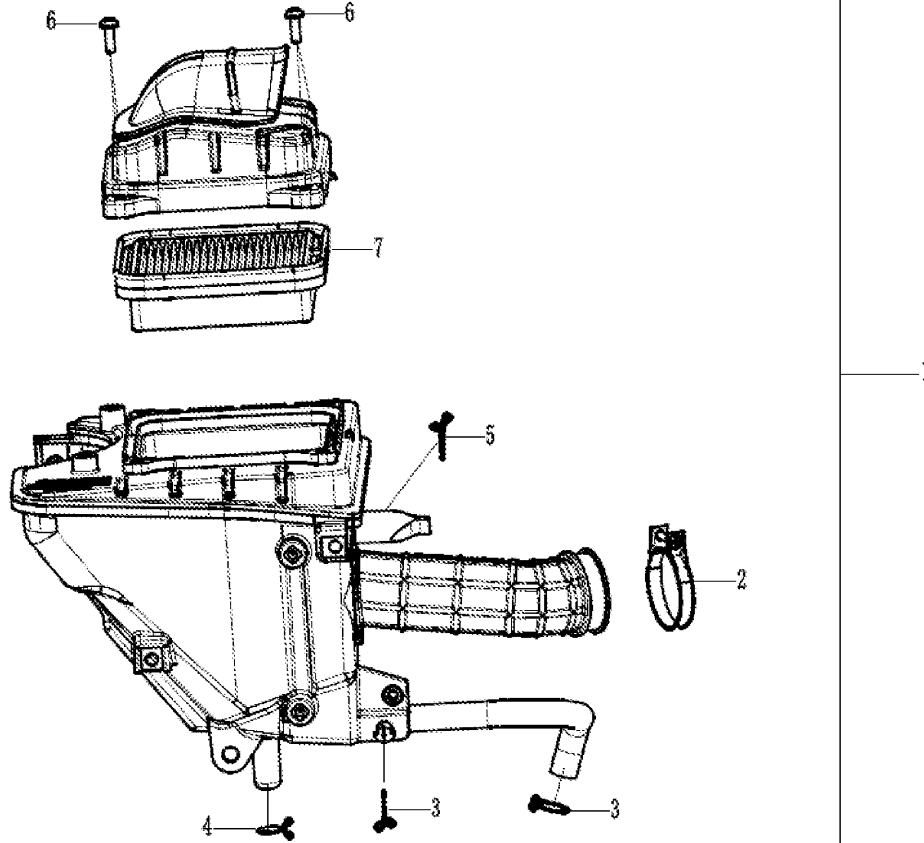

F41 空滤器 AIR FILTER

Item No.	Parts Number	Parts Name(EN)	Qty	Specification	Remark(s)	MOQ	Alternative Parts
1	0KIV-110000-4000	AIR FILTER ASSY	1			1	0KIV-110000-4000-10
2	0KIA-110100	d44 CLAMP ASSY	1	d44		1	
3	30601-114010	CLAMP	2	"		1	
4	30601-113510	CLAMP	1			1	30601-113520
5	30601-117010	CLAMP	1	A17		1	
6	30112-050016430	SCREW ASSY	4	M5x16@CHROME-PLATED		6	30112-050016440
7	0KIV-112000-4000	FILTER ELEMENT	1			1	

空滤器组/AIR FILTER ASSY