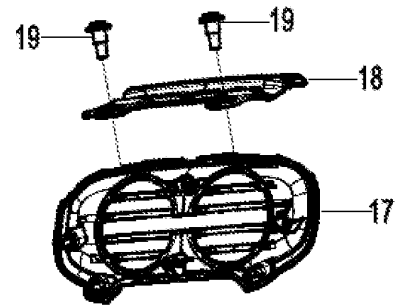

F04-7 塑料件7 PLASTICS 7

Item No.	Parts Number	Parts Name(EN)	Qty	Specification	Remark(s)	MOQ	Alternative Parts
1	6FIV-04161B-2500	TAIL LIGHT RH PANEL	1	NEBULA WHITE_WITH DECAL		1	
1	6FJV-041634-1400	TAIL LIGHT RH PANEL	1	DOLPHIN SUMMER BLUE_WITH DECAL		1	
1	6FJV-041654-1400	TAIL LIGHT RH PANEL	1	YELLOW_WITH DECAL		1	
2	6WWW-046802-5000	INNER HEX SCREW M6x16	2			10	
3	6090-040303	BUSHING	2			10	
4	6KM#-040302-8000	CUSHION SLEEVE	2			1	
5	8080-041130	EXPANSION RIVET ASSY	4			10	
6	30110-421130010	SELF-TAPPING SCREW	18	4x13@COLOR ZINC TRIVALENT CHRO		10	30110-420130070
7	6FIV-041617-7101	TAIL LIGHT RH PANEL DECO PARTS	1			1	
8	8030-040800-00001	NUT CLIP M6	2	M6		10	
9	6WWW-046702-5000	INNER HEX SCREW M6x12	2			10	6WWW-046802-5000
10	30110-420095010	SELF-TAPPING SCREW	2	ST4.2x9.5@COLOR ZINC-PLATED		10	
11	6FIV-040321-7100	SUB-FRAME SKID PLATE	1			1	
12	6FIV-040322-7100	SUB-FRAME HEAT INSULATION PLATE	1			1	
13	6WWW-046602-5000	INNER HEX STEPPED SCREW M6x14	2			10	
14	6WWW-047102-5000	INNER HEX SCREW M5x14	2			10	
15	6FIV-041616-7101	TAIL LIGHT LH PANEL DECO PARTS	1			1	
16	6FIV-04161A-2500	TAIL LIGHT LH PANEL	1	NEBULA WHITE_WITH DECAL		1	
16	6FJV-041633-1400	TAIL LIGHT LH PANEL	1	DOLPHIN SUMMER BLUE_WITH DECAL		1	
16	6FJV-041653-1400	TAIL LIGHT LH PANEL	1	YELLOW_WITH DECAL		1	
17	6FIV-041611-7100	TAIL LIGHT GUARD	1			1	
18	6FIV-041615-7100-OVE00	TAIL LIGHT UPPER PANEL	1	NEBULA WHITE		1	
18	6FIV-041615-7100-OFD00	TAIL LIGHT UPPER PANEL	1	BLUE		1	
18	6FIV-041615-7100-OYS00	TAIL LIGHT UPPER PANEL	1	""""		1	
19	6NQ#-000202-6001	CONVEX BOLT	2			6	

F04-7 塑料件 VII / PLASTICS VII