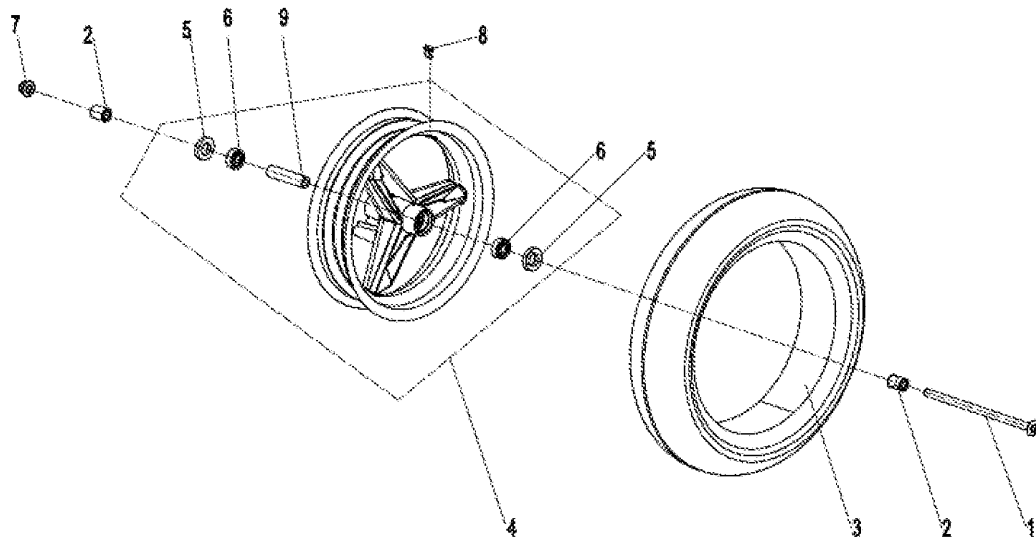

F07 前轮 FRONT WHEEL

Item No.	Parts Number	Parts Name(EN)	Qty	Specification	Remark(s)	MOQ	Alternative Parts
01	6FIV-070001-7100	FRONT WHEEL SHAFT	1			1	
02	6KJ0-070002	COLLAR, FRONT WHEEL AXLE	2			1	
03	30705-1213	TIRE	1	FRONT TIRE		1	
04	6FIV-070100-7100-0B200	FRONT RIM ASSY	1			1	
04	6FIV-070100-7100-0VE00	FRONT RIM ASSY	1	NEBULA WHITE		1	
04	6FIV-070100-7100-0YM00	FRONT RIM ASSY	1	HELIOS ORANGE		1	
05	6KJV-070103-8000	OIL SEAL	1			1	
06	30400-01280	BEARING	2	6201-2RS		1	
07	30204-122810	NUT	1	M12×1.25		10	
08	5190-070030-1000	VALVE, INFLATION	1			1	
09	6FIV-070102-6000	MIDDLE BUSHING, FRONT RIM	1			1	

F07 前轮 FRONT WHEEL