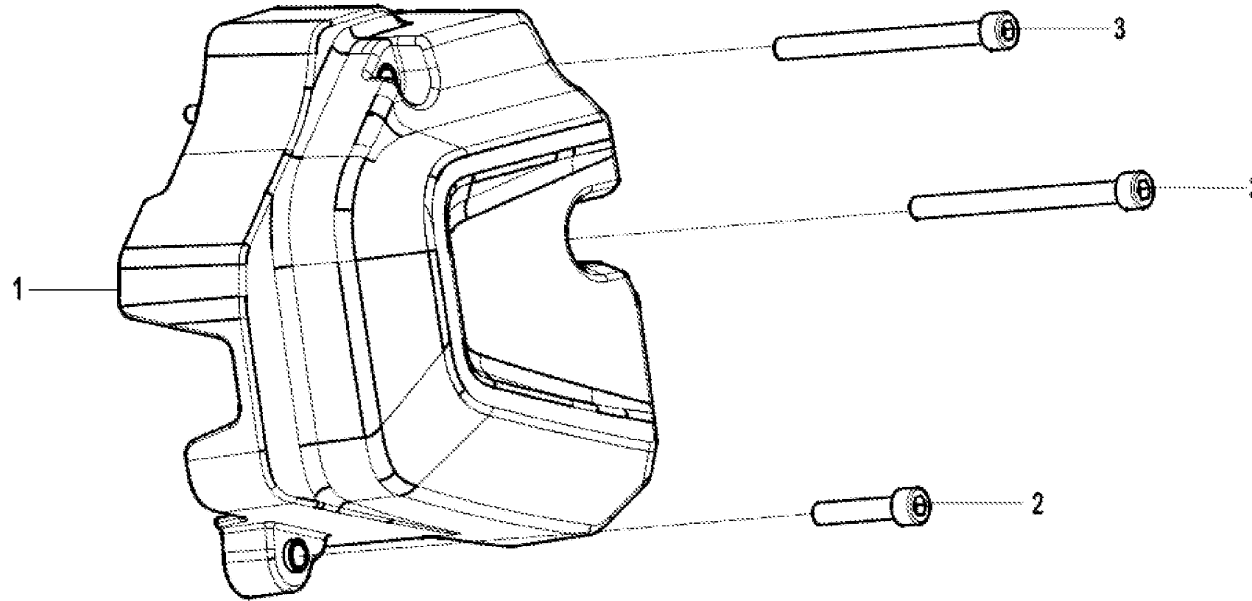

F00 发动机安装附件 ENGINE FITTINGS

Item No.	Parts Number	Parts Name(EN)	Qty	Specification	Remark(s)	MOQ	Alternative Parts
1	6FIV-040011-7100	SMALL SPROCKET GUARD	1			1	
2	0010-021017-0010	BOLT M6x25	1	GALVANIZED TRIVALENT CHROMIUM		6	
3	0020-011018-00001	BOLT	2			6	

安装附件/ENGINE FITTINGS