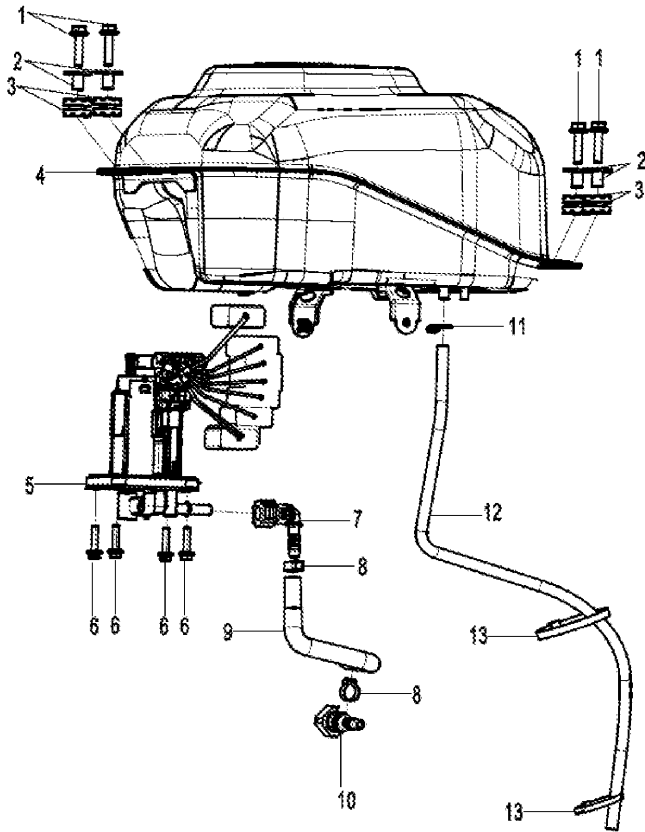

F12 油箱 FUEL TANK

Item No.	Parts Number	Parts Name(EN)	Qty	Specification	Remark(s)	MOQ	Alternative Parts
1	30006-060025810	BOLT	4	M6×25		10	
2	5020-031002	RUBBER SLEEVE LINER	4	FOR FRONT LICENSE BRACKET		6	
3	5020-031001	RUBBER SLEEVE, FRONT LICENSE BRACKET	4			10	
4	6FJV-121000-1200	FUEL TANK ASSY	1			1	
5	6FIV-150900-2500	FUEL PUMP ASSY	1			1	
6	30006-050020810	BOLT	4	M5×20		6	
7	8AJV-120210-1000-M1	CLAMP	1			1	
8	6070-120400	CLAMP(Φ14.5)	2	Dia14.5		6	
9	6FIV-120030-7100	HIGH-PRESSURE FUEL HOSE ASSY	1			1	
10	8AJV-120220-1000-M1	QUICK JOINT	1			1	
11	30601-111010	CLAMP	1	1@COLOR ZINC TRIVALENT CHROMI		6	
12	6KMV-120001-C000	FUEL TANK BREATHER HOSE	1			1	
13	8010-150003	TIE BAND	2	5x250		1	

油箱/FUEL TANK