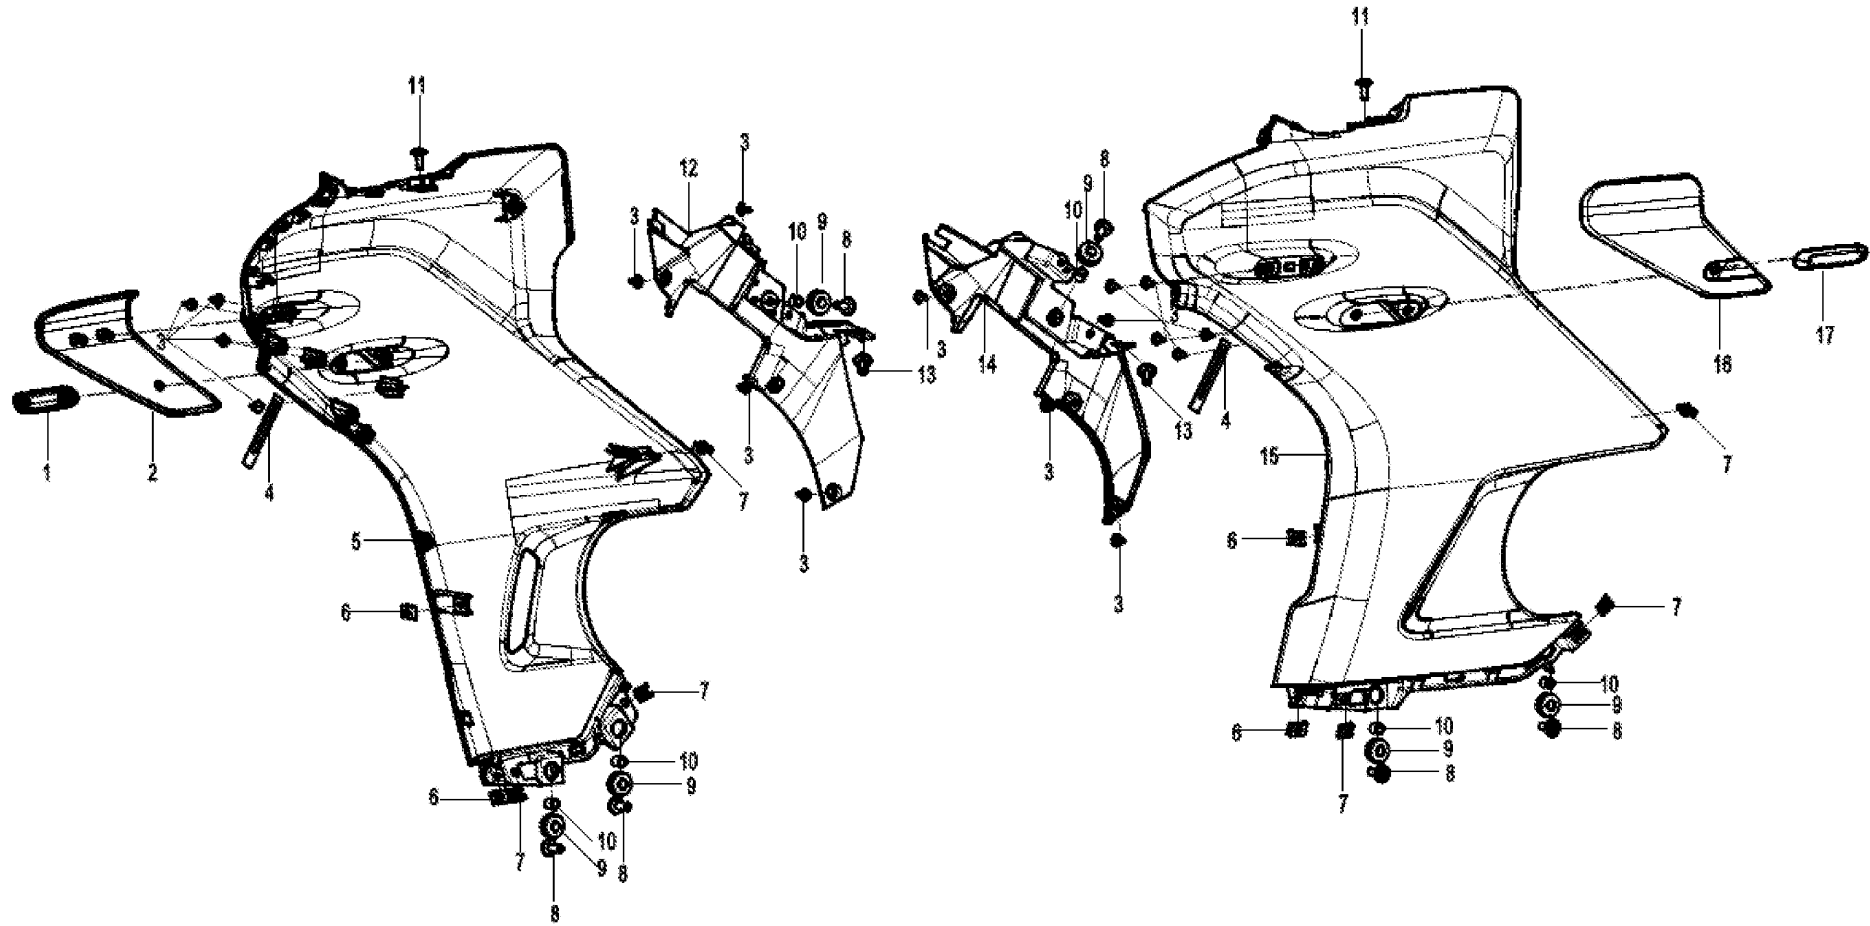

F04-3 塑料件3 PLASTICS 3

Item No.	Parts Number	Parts Name(EN)	Qty	Specification	Remark(s)	MOQ	Alternative Parts
1	6FJV-040708-1400-0FD00	RH COVER PLATE	1	BLUE		1	
1	6FJV-040708-1400-0G700	RH COVER PLATE	1	LEMON GREEN		1	
1	6FJV-040708-1400-0YS00	RH COVER PLATE	1	YELLOW		1	
2	6FIV-04070F-9200	RH WING	1	NEBULA BLACK_WITH DECAL	DESERT KHAKI	1	
2	6FIV-04070B-9200	RH WING	1	NEBULA BLACK_WITH DECAL	NEBULA WHITE	1	
2	6FJV-040704-1400-0BM00	RH WING	1	NEBULA BLACK	BLUE	1	
3	30110-420130070	SELF-TAPPING SCREW	18	ST4.2x13@BLACK ZINC-PLATED		10	
4	0180-014010	WIRE CLAMP	2			6	6WWW-030080-8000
5	6FJV-040702-1400-0VE00	FRONT RH PANEL	1	NEBULA WHITE		1	
5	6FJV-040712-1401	FRONT RH PANEL	1	IMER BLUE+NEBULA BLACK+PURPLE		1	
5	6FJV-040720-1401	FRONT RH PANEL	1	DESERT KHAKI_WITH DECAL		1	
6	8010-000002	CLAMP	6	ST4.2		6	F07V-040002-1000
7	6KM#-040081-8000-M1	NUT CLIP M5	6			10	
8	6WWW-046802-5000	INNER HEX SCREW M6x16	6			10	
9	6090-040302	CUSHION SLEEVE	6			10	
10	6090-040303	BUSHING	6			10	
11	6WWW-047102-5000	INNER HEX SCREW M5x14	2			10	
12	6FJV-041602-1400	RH TURN LIGHT PANEL	1			1	
13	30110-420160070	SELF-TAPPING SCREW	2	ST4.2x16		10	
14	6FJV-041601-1400	LH TURN LIGHT PANEL	1			1	
15	6FJV-040701-1400-0VE00	FRONT LH PANEL	1	NEBULA WHITE		1	
15	6FJV-040710-1401	FRONT LH PANEL	1	DESERT KHAKI_WITH DECAL		1	
15	6FJV-040711-1401	FRONT LH PANEL	1	IMER BLUE+NEBULA BLACK+PURPLE		1	
16	6FIV-04070A-9200	LH WING	1	NEBULA BLACK_WITH DECAL	NEBULA WHITE	1	
16	6FIV-04070E-9200	LH WING	1	NEBULA BLACK_WITH DECAL	DESERT KHAKI	1	
16	6FJV-040703-1400-0BM00	LH WING	1	NEBULA BLACK	BLUE	1	
17	6FJV-040707-1400-0FD00	LH COVER PLATE	1	BLUE		1	
17	6FJV-040707-1400-0G700	LH COVER PLATE	1	LEMON GREEN		1	
17	6FJV-040707-1400-0YS00	LH COVER PLATE	1	YELLOW		1	

F04-3 塑料件 III / PLASTICS III