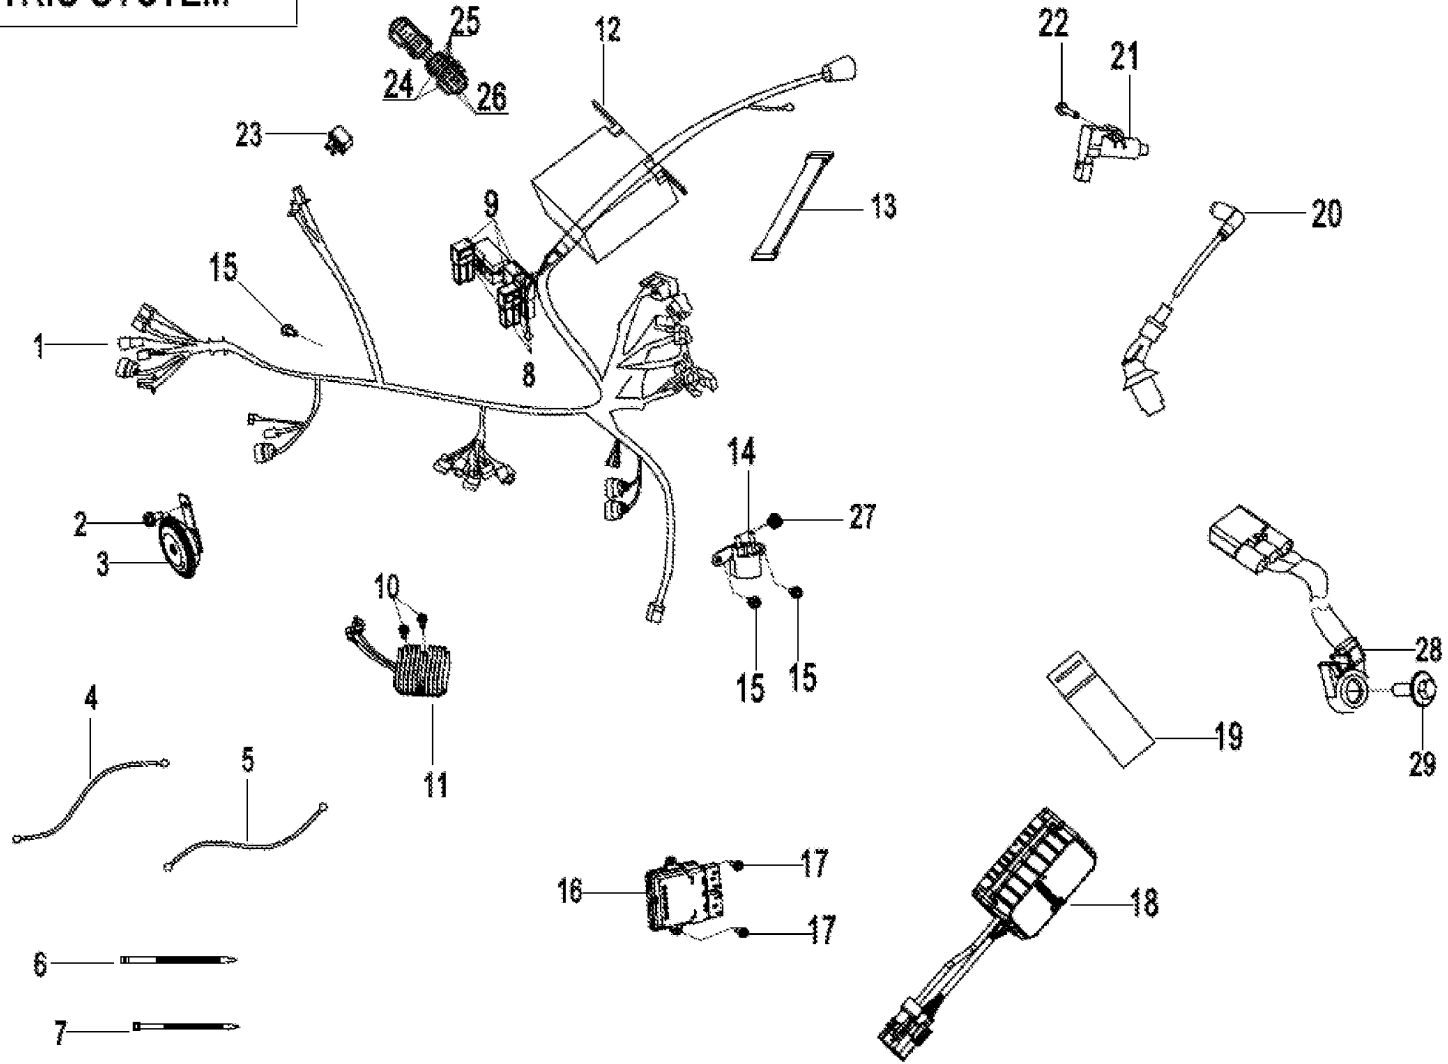

F15 电器系统(ABS) ELECTRIC SYSTEM(ABS)

Item No.	Parts Number	Parts Name(EN)	Qty	Specification	Remark(s)	MOQ	Alternative Parts
1	6FIV-150100-2500	MAIN CABLE	1			1	6FIV-150100-2501
2	30006-080014810	BOLT	1	M8×14		10	
3	6FIV-150600-7000	HORN	1			1	
4	6FIV-150420-7100	BATTERY NEGATIVE CABLE	1			1	
5	6FIV-150176-7102	LICENSE LIGHT ADAPTOR CABLE	1			1	
6	8010-150003	TIE BAND	9	5x250		1	
7	801F-100101	TIE BAND	2			10	
8	9010-150002	AUXILIARY RELAY RUBBER RING	3			6	
9	CFCV-150524-2000-M1	AUXILIARY RELAY	3			1	
10	30006-060022810	BOLT	2	M6×22		6	
11	6FIV-177000-7000	REGULATOR	1			1	
12	6FIV-151600-7001-M1	BATTERY	1			1	
13	1080-150700	BATTERY TIE BAND	1			1	
14	5270-150500	STARTER RELAY	1			1	
15	30006-060012810	BOLT	3	M6×12		10	30006-060012870
16	6FIV-001000-2500	ECM ASSY	1			1	
17	30102-060012810	SCREW	2	M6×12		10	
18	SN1V-691100-1201-11	T-BOX	1	Africa and Australia except Turkey,BN		1	
18	SN1V-691100-1301-11	T-BOX	1	North Amrica	NA	1	
18	SN1V-691100-1401-11	T-BOX	1	lyTech@South America except for Bra	SA	1	
18	SN1V-691100-1501-11	T-BOX	1	Turkey	TURKEY	1	
18	SN1V-691100-1601-11	T-BOX	1	Brazil	BRAZIL	1	
18	SN1V-691100-1900-11	T-BOX	1		ASIA	1	
19	6KMV-150901-B002	T-BOX RUBBER RING	1			2	
20	6FIV-003500-7100	HIGH-PRESSURE CABLE ASSEMBLY	1			1	
21	6FIV-003400-8000	IGNITION COIL	1			1	
22	30006-060035810	BOLT	1	M6×35		6	
23	6090-150500	DIODE, STARTER	3			1	
24	8010-151301	FUSE 5A	2	5A		2	
25	806A-151305	FUSE 15A	5	15A		2	
26	806A-151308	30A FUSE	2			1	
27	30200-060810	NUT	2	M6		6	
28	6KMV-151500-3000	SIDE STAND SWITCH	1			1	
29	8010-090005	BOLT M6x16	1	M6x16		10	

F15 电器系统/ELECTRIC SYSTEM