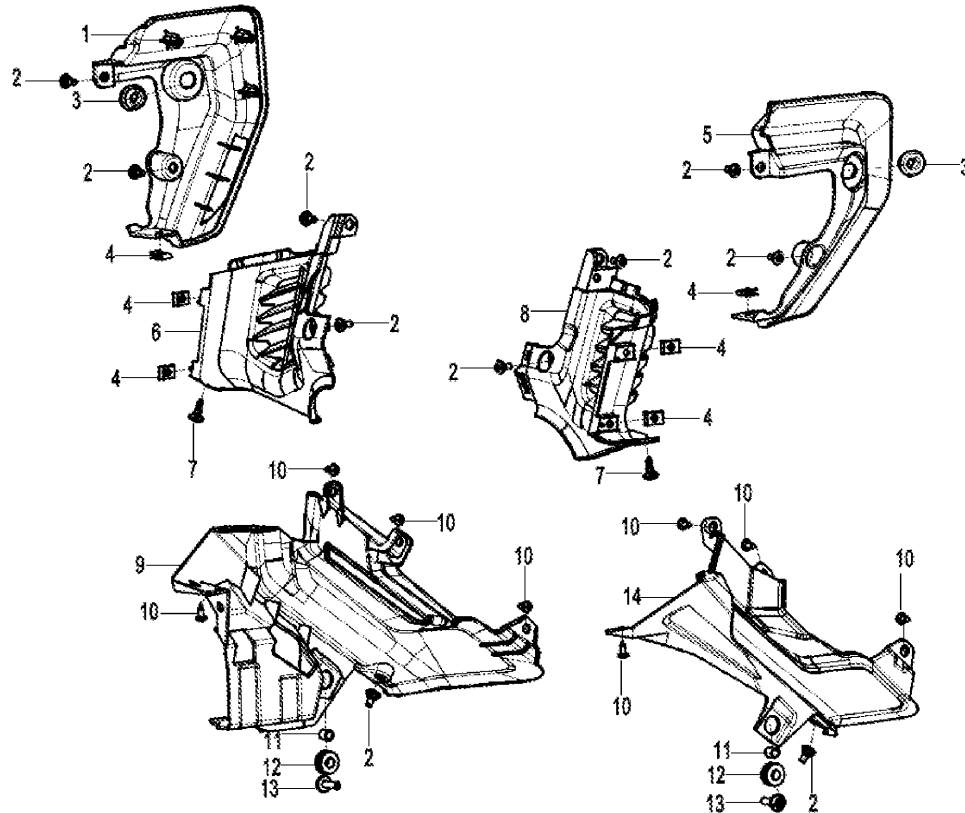

F04-4 塑料件4 PLASTICS 4

Item No.	Parts Number	Parts Name(EN)	Qty	Specification	Remark(s)	MOQ	Alternative Parts
1	6FIV-040308-7100-0BU00	FRONT RH PANEL DECO PART	1	JET BLACK		1	
1	6FIV-040308-7100-0G700	FRONT RH PANEL DECO PART	1	LEMON GREEN		1	
2	6WWV-046502-5000	STEPPED SCREW M5	10			10	5BWV-040017-5000
3	6FIV-040401-7100	MUSHROOM HEAD RUBBER BOOT	2	SLOTTED HOLE IN PLASTIC PART		1	
4	8010-000002	CLAMP	6	ST4.2		6	F07V-040002-1000
5	6FIV-040307-7100-0BU00	FRONT LH DECO PART	1	JET BLACK		1	
5	6FIV-040307-7100-0G700	FRONT LH PANEL DECO PART	1	LEMON GREEN		1	
6	6FIV-040310-7102	PIPE LOWER RH PANEL	1			1	
7	8080-041130	EXPANSION RIVET ASSY	2			10	
8	6FIV-040309-7102	PIPE LOWER LH PLATE	1			1	
9	6FJV-040602-1400	RH DECO PLATE	1			1	
10	30110-420130070	SELF-TAPPING SCREW	8	ST4.2x13@BLACK ZINC-PLATED		10	
11	6090-040303	BUSHING	2			10	
12	6090-040302	CUSHION SLEEVE	2			10	
13	6WWV-046802-5000	INNER HEX SCREW M6x16	2			10	
14	6FJV-040601-1400	LH DECO PLATE	1			1	

F04-4 塑料件IV/PLASTICS IV