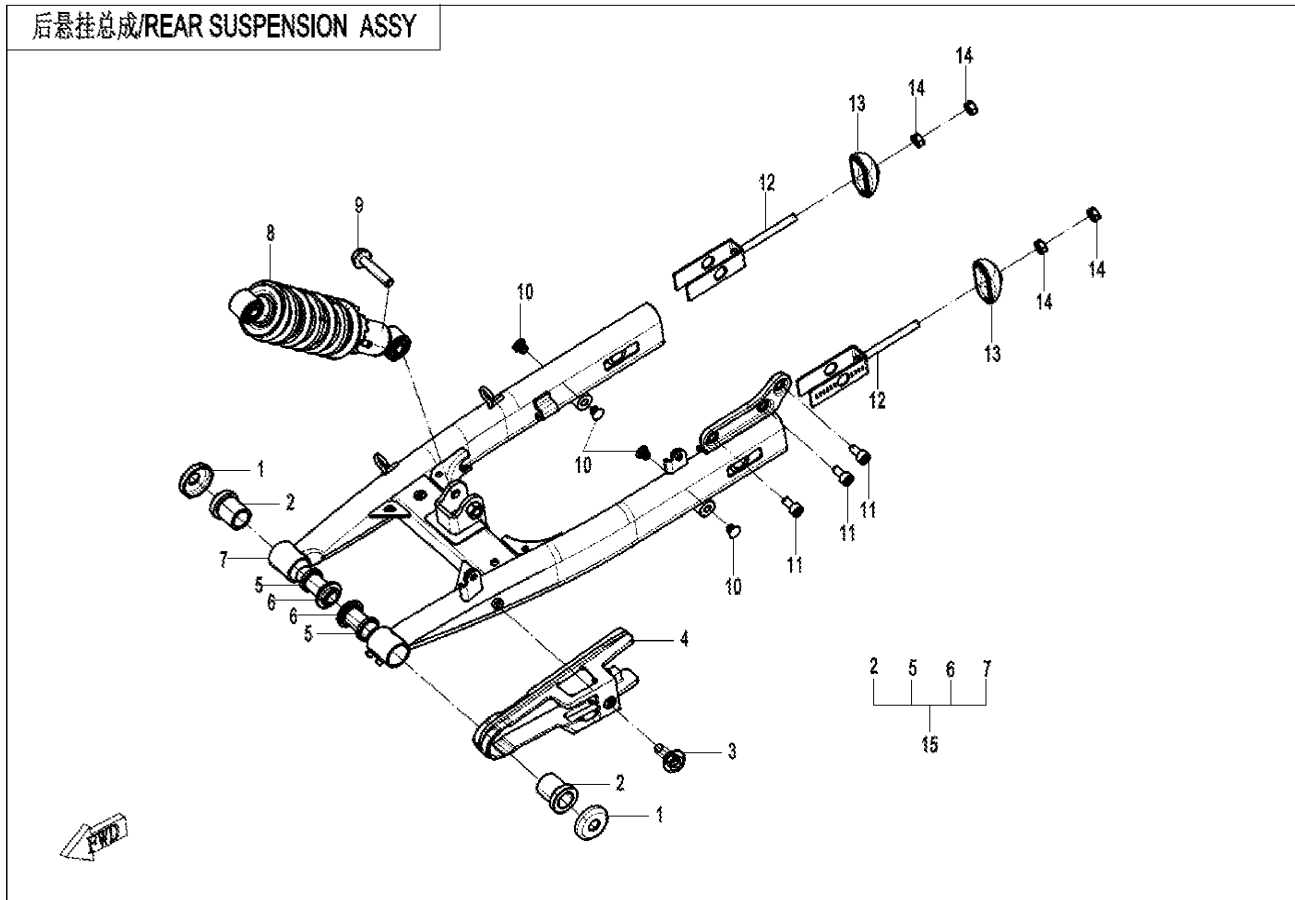

F06 后悬架 REAR SUSPENSION

Item No.	Parts Number	Parts Name(EN)	Qty	Specification	Remark(s)	MOQ	Alternative Parts
1	6KMV-060010-8001	REAR SWING ARM DUST CAP 1	2			1	
2	6100-060008	REAR SWING ARM OUTER BUSHING	2			1	
3	6WVV-046602-5000	INNER HEX STEPPED SCREW M6x14	1			10	
4	6FIV-060001-7001	CHAIN GUARD	1			1	
5	6090-060005	ANTI-DUST RING	2			1	
6	6KJ0-060004-00001	REAR FORK RH INNER BUSHING	2			1	
7	6FIV-060300-7001	REAR FORK ASSY	1	"		1	
8	6FIV-060100-7100-M1	REAR SHOCK ABSORBER	1			1	
9	30006-102050810	BOLT	1	M10x1.25x50		10	
10	6KM#-100002-8000	CLUTCH LEVER PLUG	4			1	
11	30102-080016810	INNER HEX SCREW	3	M8x16		6	
12	6FIV-060020-7000	CHAIN ADJUSTER ASSY	2			1	
13	A000-060201-0BP00	CHAIN ADJUSTER GUARD	2	MAUD SPIRIT BLACK		1	
14	30200-080810	NUT	4	M8		1	
15	6FIV-062300-7001	REAR FORK ASSEMBLY	1			1	

后悬架总成/REAR SUSPENSION ASSY