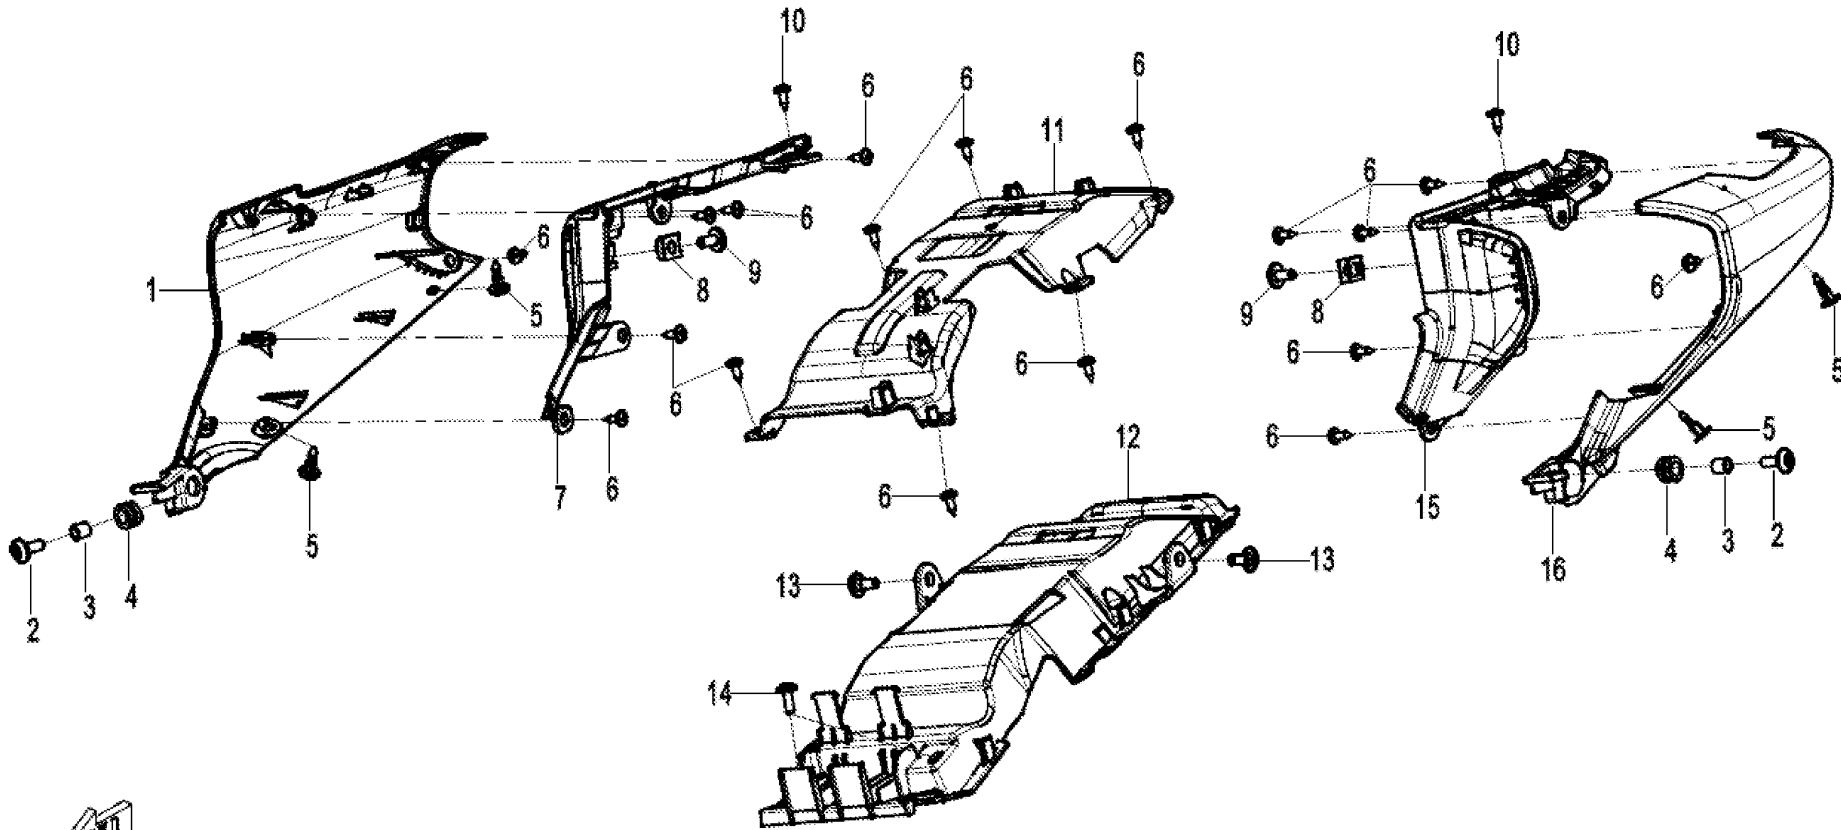

F04-7 塑料件7 PLASTICS 7

Item No.	Parts Number	Parts Name(EN)	Qty	Specification	Remark(s)	MOQ	Alternative Parts
1	6FIV-04161B-2500	TAIL LIGHT RH PANEL	1	NEBULA WHITE_WITH DECAL		1	
1	6FJV-041634-1400	TAIL LIGHT RH PANEL	1	DOLPHIN SUMMER BLUE_WITH DECAL		1	
1	6FJV-041654-1400	TAIL LIGHT RH PANEL	1	YELLOW_WITH DECAL		1	
2	6WWW-046802-5000	INNER HEX SCREW M6x16	2			10	
3	6090-040303	BUSHING	2			10	
4	6KM#-040302-8000	CUSHION SLEEVE	2			1	
5	8080-041130	EXPANSION RIVET ASSY	4			10	
6	30110-421130010	SELF-TAPPING SCREW	18	4x13@COLOR ZINC TRIVALENT CHRO		10	30110-420130070
7	6FIV-041617-7101	TAIL LIGHT RH PANEL DECO PARTS	1			1	
8	8030-040800-00001	NUT CLIP M6	2	M6		10	
9	6WWW-046702-5000	INNER HEX SCREW M6x12	2			10	6WWW-046802-5000
10	30110-420095010	SELF-TAPPING SCREW	2	ST4.2x9.5@COLOR ZINC-PLATED		10	
11	6FIV-040321-7100	SUB-FRAME SKID PLATE	1			1	
12	6FIV-040322-7100	SUB-FRAME HEAT INSULATION PLATE	1			1	
13	6WWW-046602-5000	INNER HEX STEPPED SCREW M6x14	2			10	
14	6WWW-047102-5000	INNER HEX SCREW M5x14	2			10	
15	6FIV-041616-7101	TAIL LIGHT LH PANEL DECO PARTS	1			1	
16	6FIV-04161A-2500	TAIL LIGHT LH PANEL	1	NEBULA WHITE_WITH DECAL		1	
16	6FJV-041633-1400	TAIL LIGHT LH PANEL	1	DOLPHIN SUMMER BLUE_WITH DECAL		1	
16	6FJV-041653-1400	TAIL LIGHT LH PANEL	1	YELLOW_WITH DECAL		1	
17	6FIV-041611-7100	TAIL LIGHT GUARD	1			1	
18	6FIV-041615-7100-OVE00	TAIL LIGHT UPPER PANEL	1	NEBULA WHITE		1	
18	6FIV-041615-7100-OFD00	TAIL LIGHT UPPER PANEL	1	BLUE		1	
18	6FIV-041615-7100-OYS00	TAIL LIGHT UPPER PANEL	1	""""		1	
19	6NQ#-000202-6001	CONVEX BOLT	2			6	

F04-7 塑料件 VII / PLASTICS VII