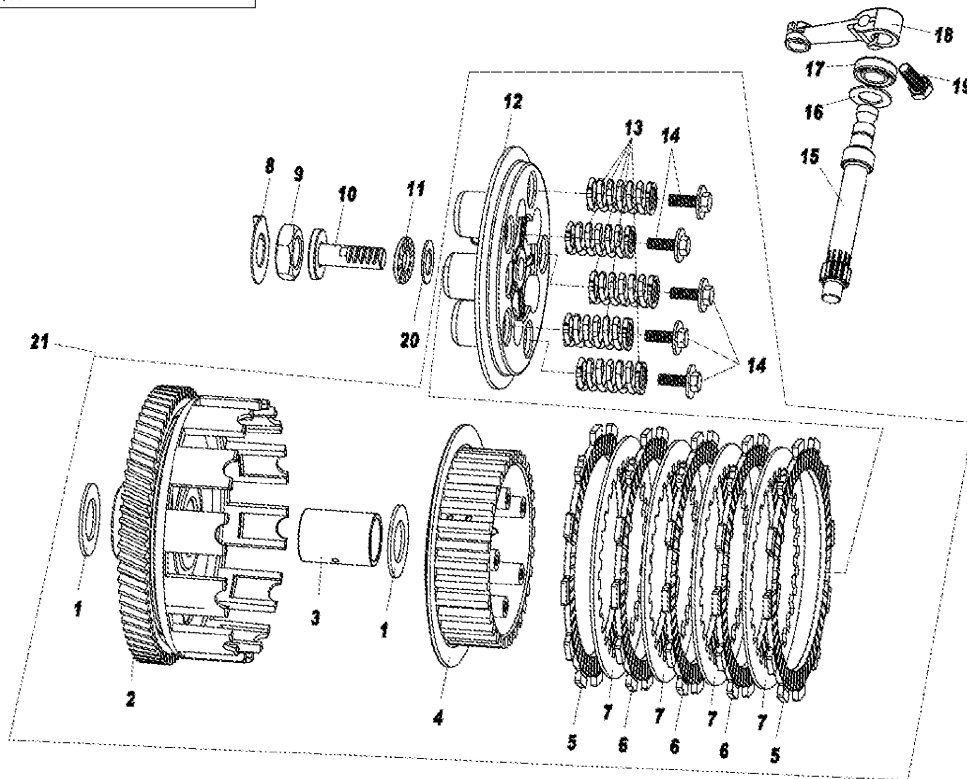

E05 离合器总成 CLUTCH ASSY.

Item No.	Parts Number	Parts Name(EN)	Qty	Specification	Remark(s)	MOQ	Alternative Parts
01	0A70-050002	WASHER	2	20x34.5x2		6	
02	0A80-051100-00001	PRIMARY DRIVEN GEAR ASSY	1			1	
03	0A80-050001	BUSHING, PRIMARY DRIVEN GEAR	1			1	
04	0A70-051201-00001	CLUTCH HUB	1			1	
05	0KIV-050010-4000	CLUTCH DRIVE DISC 1	2			1	
06	0KIV-050020-4000	CLUTCH DRIVE DISC 2	3			1	
07	0A70-051202-00001	DRIVEN DISC, CLUTCH	4			1	
08	0A70-050004	LOCK WASHER	1			6	
09	0A70-050005	NUT	1	M16X1.5		6	
10	0A80-050006	CLUTCH ROD	1			1	
11	0A80-050030	THRUST BEARING AND BRACKET ASSY	1			1	
12	0A80-050008-00001	CLUTCH PRESSURE PLATE	1			1	
13	0A70-051204-00001	CLUTCH SPRING	5			1	
14	30112-050016410	SCREW ASSY	5	16@COLOR ZINC TRIVALENT CHROM		6	
15	0A80-050009-00001	CLUTCH LEVER	1			1	
16	0A70-052002	WASHER	1	10x20x1		6	
17	0110-080005	OIL SEAL	1	10x20x5		1	
18	0A80-050005	SEPARATE SWING ARM	1			1	
19	0010-090005-0010	BOLT M6x16	1	GALVANIZED TRIVALENT CHROMIUM		6	
20	0A80-050004	WASHER	1			1	
21	0KIV-051000-4000	CLUTCH SUB ASSY	1			1	

离合器总成/CLUTCH ASSY